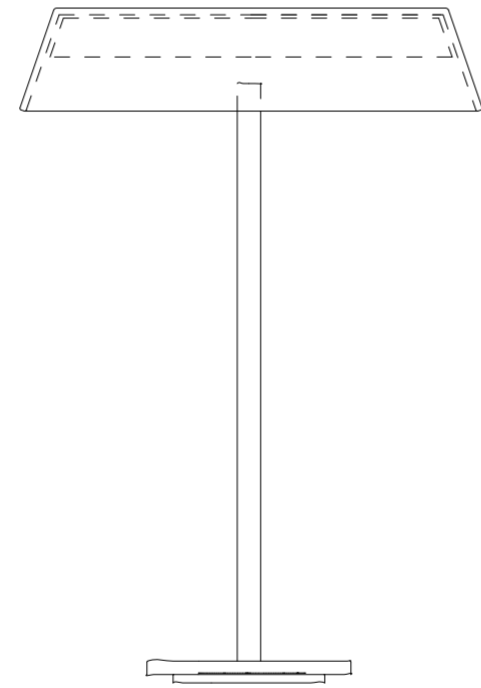

# Machu Aydınlatma

35 cm  
/ 13.8 inch

28 cm  
/ 10.9 inch

28 cm  
/ 10.9 inch

# Machu Aydınlatma

28 cm  
/ 10.9 inch

28 cm  
/ 10.9 inch

40 cm  
/ 15.9 inch

fuga