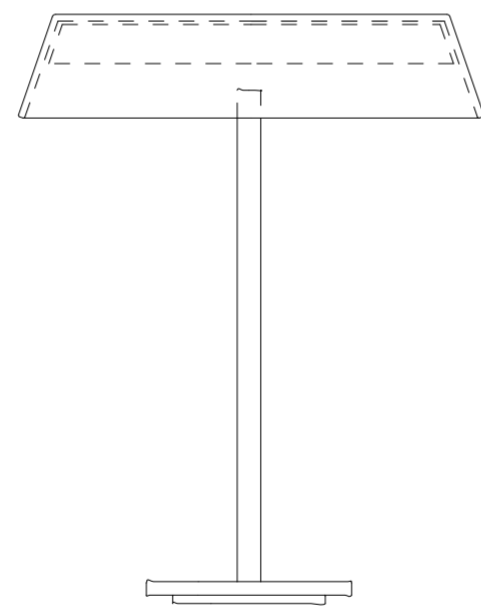

fuga

**Machu** Aydınlatma

# Machu Aydınlatma

35 cm  
/ 13.8 inch

28 cm  
/ 10.9 inch

28 cm  
/ 10.9 inch

# Machu Aydınlatma

28 cm  
/ 10.9 inch

28 cm  
/ 10.9 inch

40 cm  
/ 15.9 inch

fuga