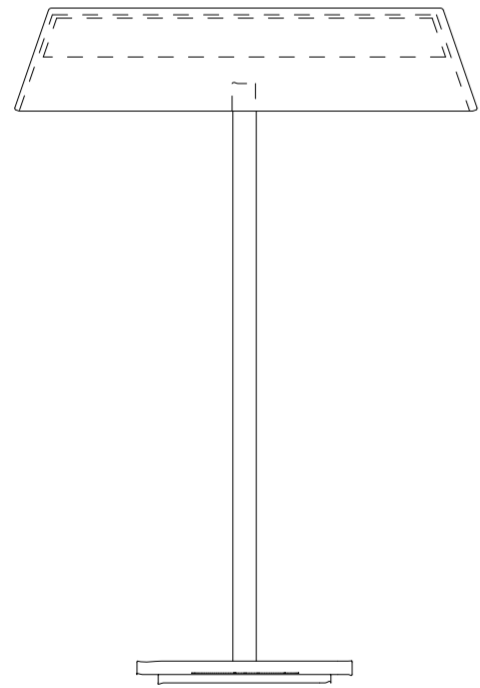

# Machu Aydınlatma

35 cm  
/ 13.8 inch

28 cm  
/ 10.9 inch

28 cm  
/ 10.9 inch

# Machu Aydınlatma

28 cm  
/ 10.9 inch

28 cm  
/ 10.9 inch

40 cm  
/ 15.9 inch

fuga