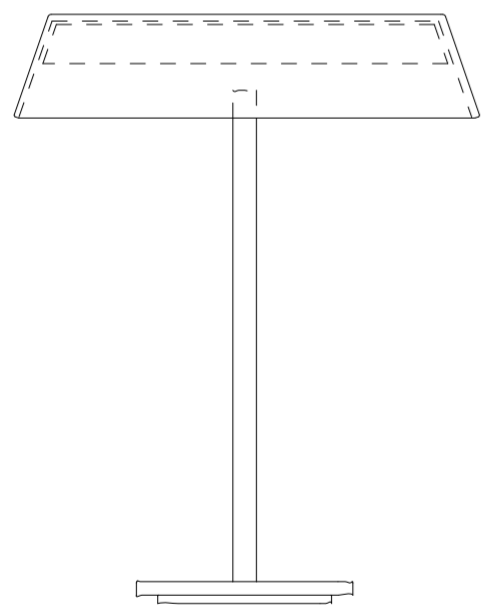

fuga

**Machu** Aydınlatma

# Machu Aydınlatma

35 cm  
/ 13.8 inch

28 cm  
/ 10.9 inch

28 cm  
/ 10.9 inch

# Machu Aydınlatma

28 cm  
/ 10.9 inch

28 cm  
/ 10.9 inch

40 cm  
/ 15.9 inch

fuga