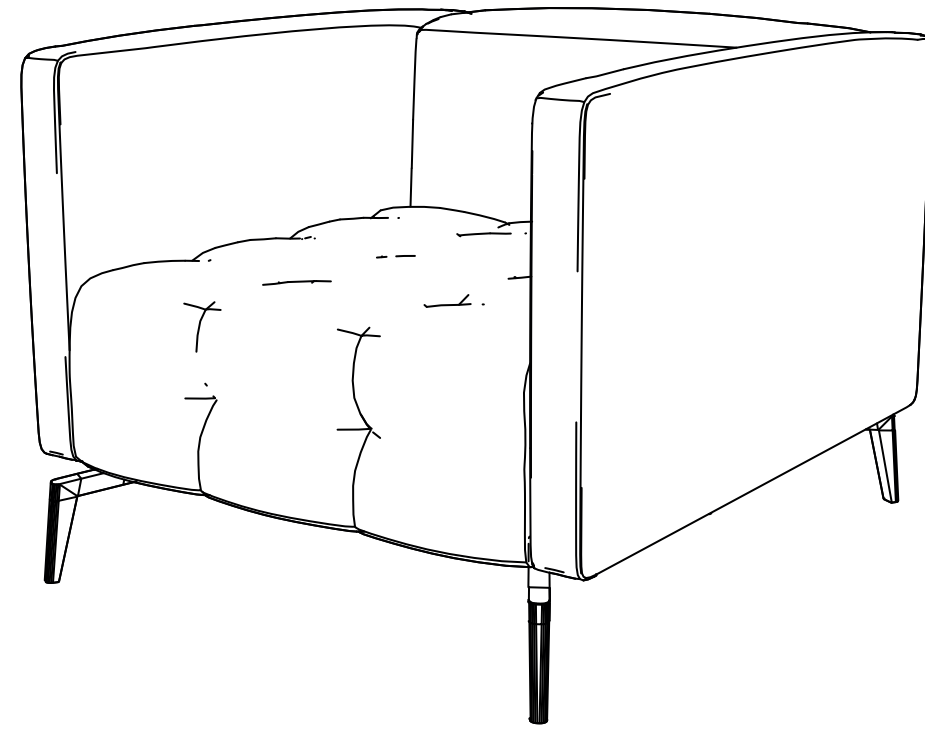

fuga

Mest Kanepe

Mest Kanepe

fuga

79 cm / 31.0 inch

90 cm / 35.5 inch

65 cm / 25.5 inch

Mest Kanepe

fuga

106 cm / 40.6 inch

90 cm / 35.5 inch

65 cm / 25.5 inch

Mest Kanepe

fuga

164 cm / 64.4 inch

90 cm / 35.5 inch