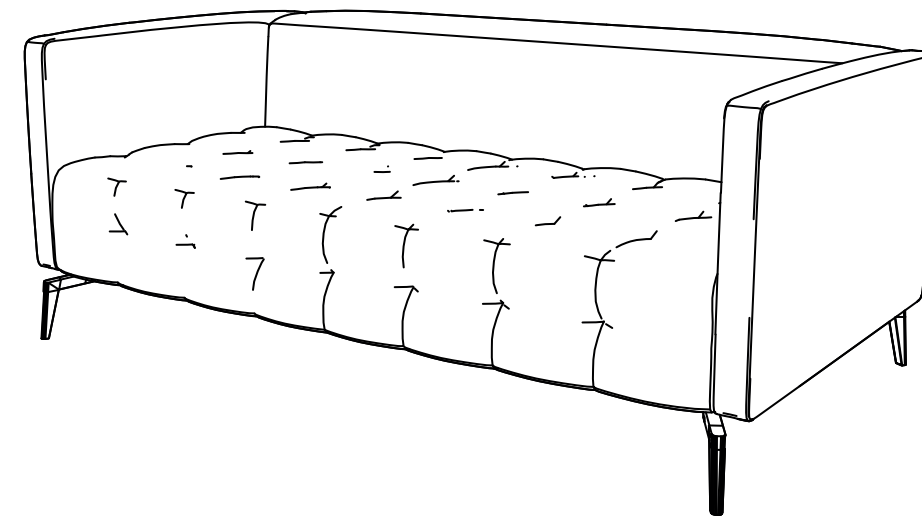

fuga

Mest Kanepe

Mest Kanepe

fuga

79 cm / 31.0 inch

90 cm / 35.5 inch

65 cm / 25.5 inch

Mest Kanepe

fuga

106 cm / 40.6 inch

90 cm / 35.5 inch

65 cm / 25.5 inch

Mest Kanepe

fuga

164 cm / 64.4 inch

90 cm / 35.5 inch

65 cm / 25.5 inch

Mest Kanepe

fuga

189 cm / 74.2 inch

90 cm / 35.5 inch

65 cm / 25.5 inch

Mest Kanepe

fuga

214 cm / 84.1 inch

90 cm / 35.5 inch

65 cm / 25.5 inch

Mest Kanepe

fuga

101 cm / 39.8 inch

90 cm / 35.5 inch

65 cm / 25.5 inch