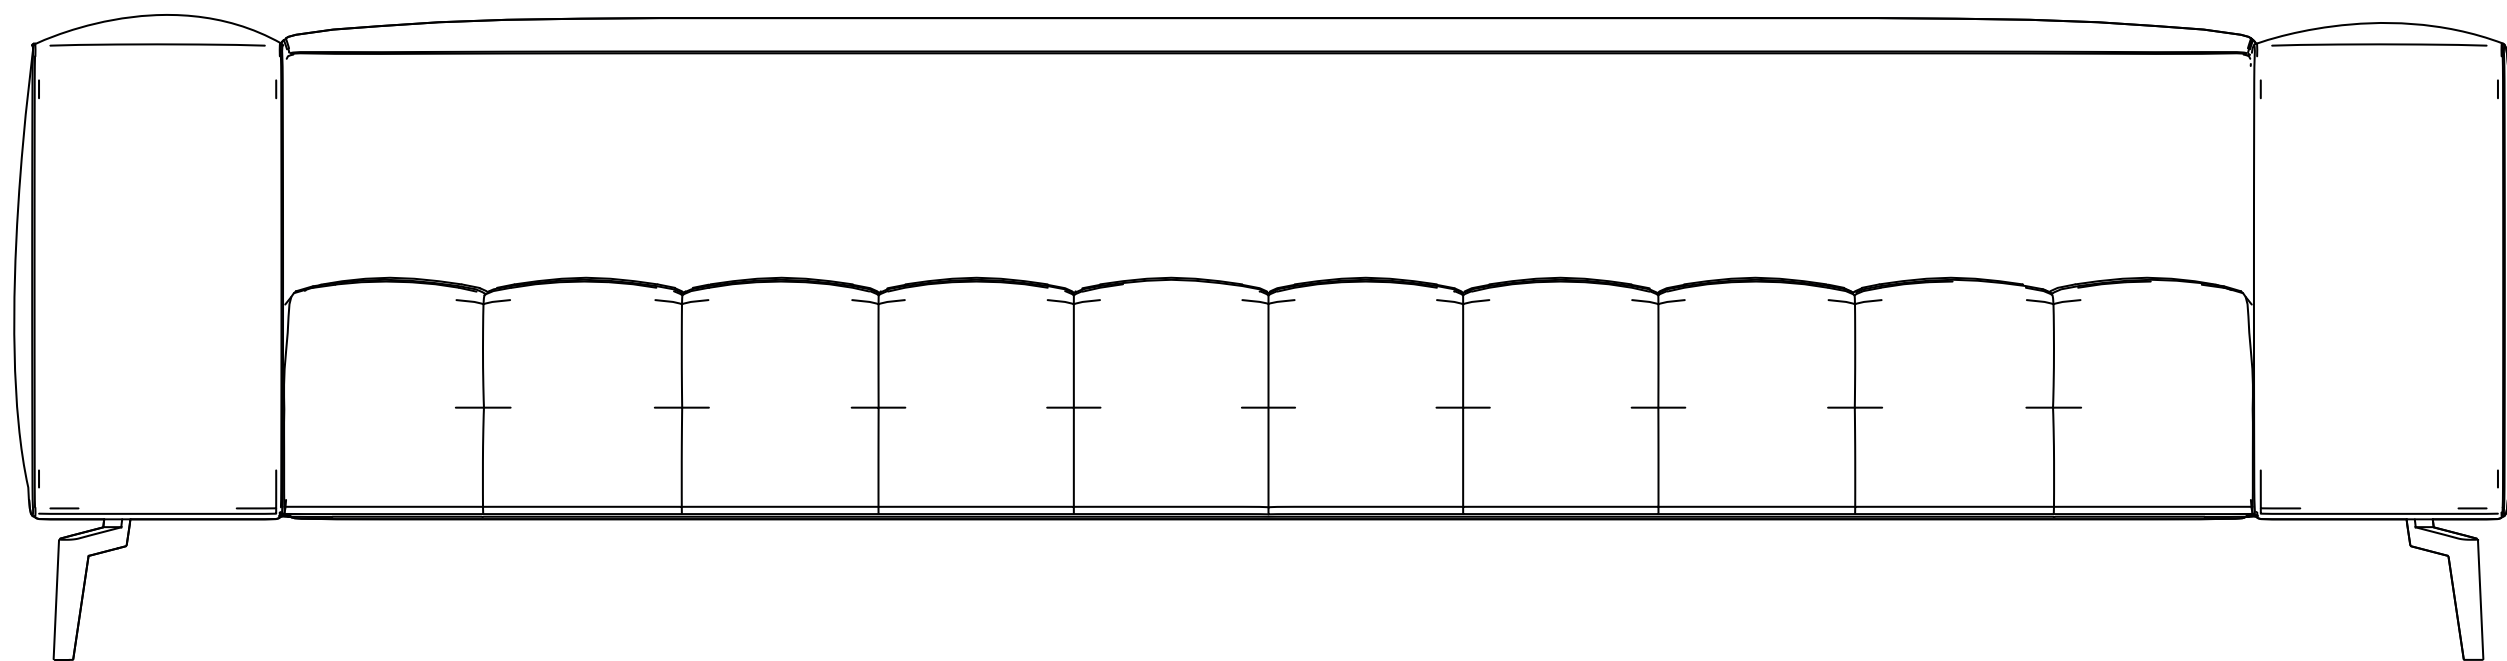

65 cm / 25.5 inch

Mest Kanepe

fuga

144 cm / 56.9 inch

90 cm / 35.5 inch

65 cm / 25.5 inch

Mest Kanepe

fuga

227 cm / 89.5 inch

90 cm / 35.5 inch

65 cm / 25.5 inch

Mest Kanepe

fuga

65 cm / 25.5 inch

252 cm / 99.4 inch

90 cm / 35.5 inch