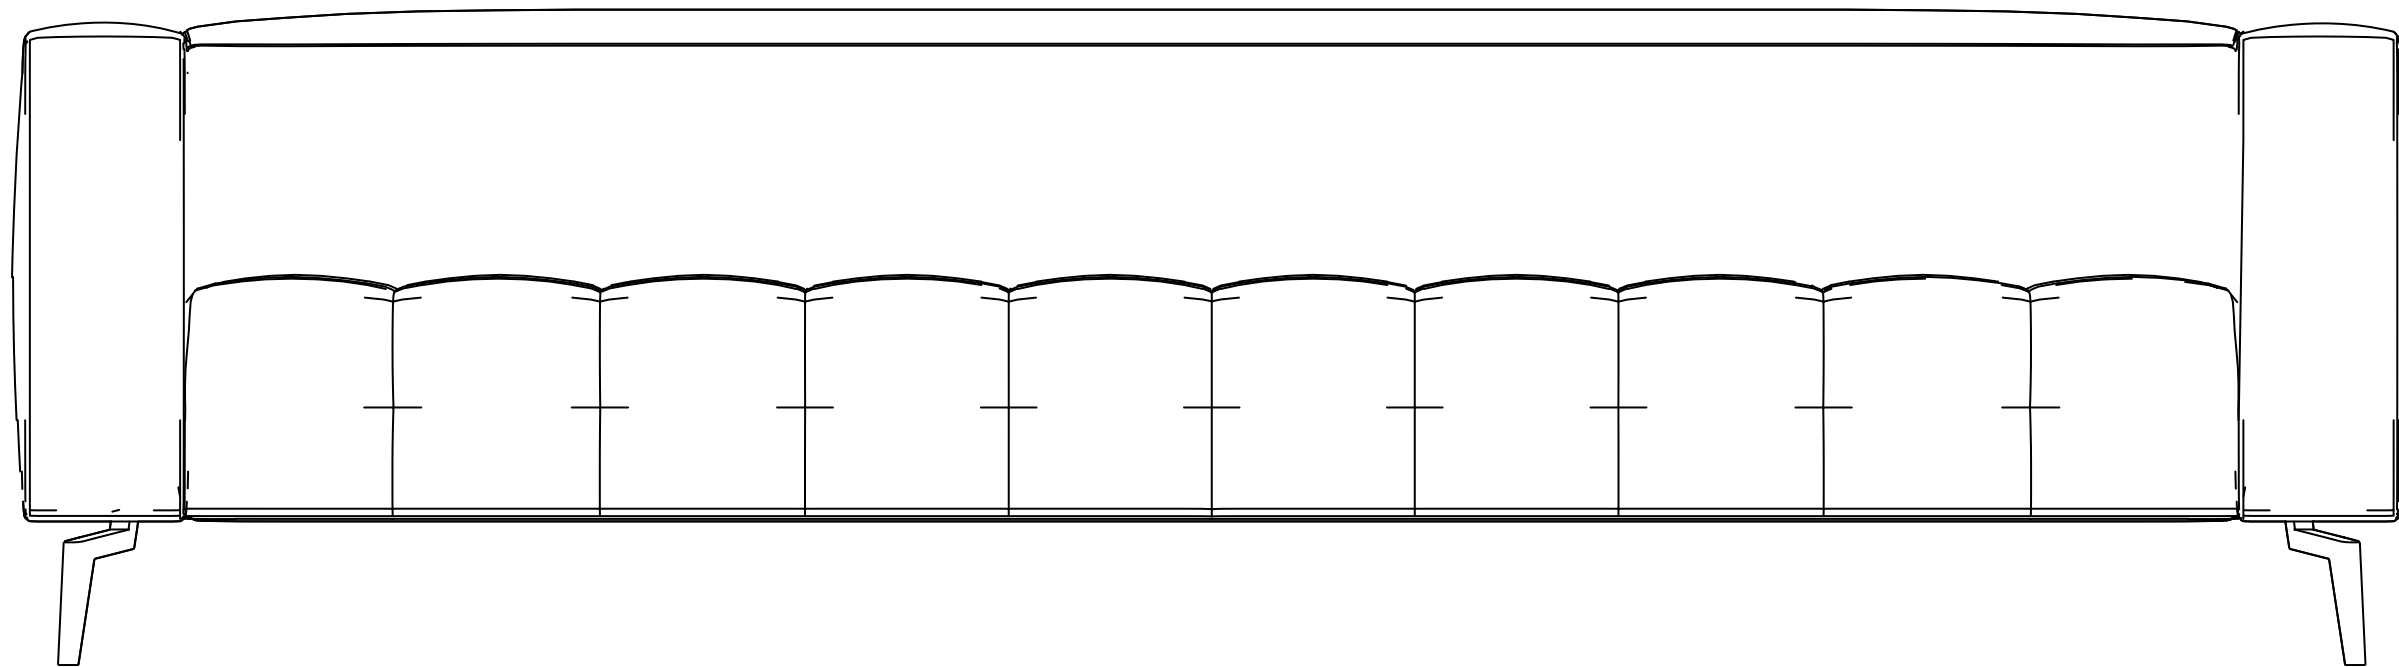

90 cm / 35.5 inch

65 cm / 25.5 inch

Mest Kanepe

fuga

211 cm / 83.2 inch

90 cm / 35.5 inch

65 cm / 25.5 inch

Mest Kanepe

fuga

236 cm / 92.8 inch

90 cm / 35.5 inch

65 cm / 25.5 inch

Mest Kanepe

fuga

117 cm / 46.2 inch

90 cm / 35.5 inch