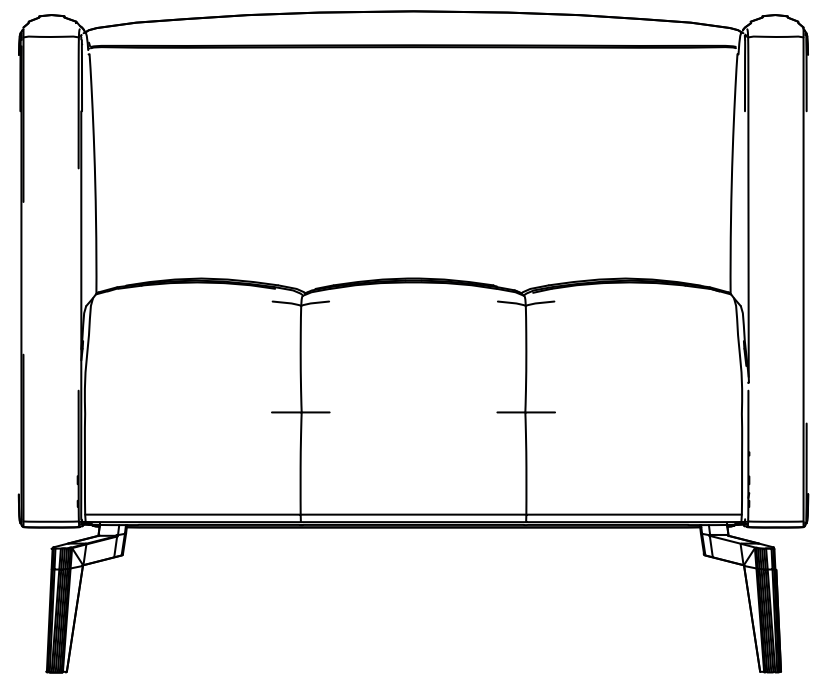

fuga

Mest Kanepe

Mest Kanepe

fuga

79 cm / 31.0 inch

90 cm / 35.5 inch

65 cm / 25.5 inch

Mest Kanepe

fuga

106 cm / 40.6 inch

90 cm / 35.5 inch

65 cm / 25.5 inch

Mest Kanepe

fuga

164 cm / 64.4 inch

90 cm / 35.5 inch

65 cm / 25.5 inch

Mest Kanepe

fuga

189 cm / 74.2 inch

90 cm / 35.5 inch

65 cm / 25.5 inch

Mest Kanepe

fuga

214 cm / 84.1 inch

90 cm / 35.5 inch

65 cm / 25.5 inch

Mest Kanepe

fuga

101 cm / 39.8 inch

90 cm / 35.5 inch

65 cm / 25.5 inch