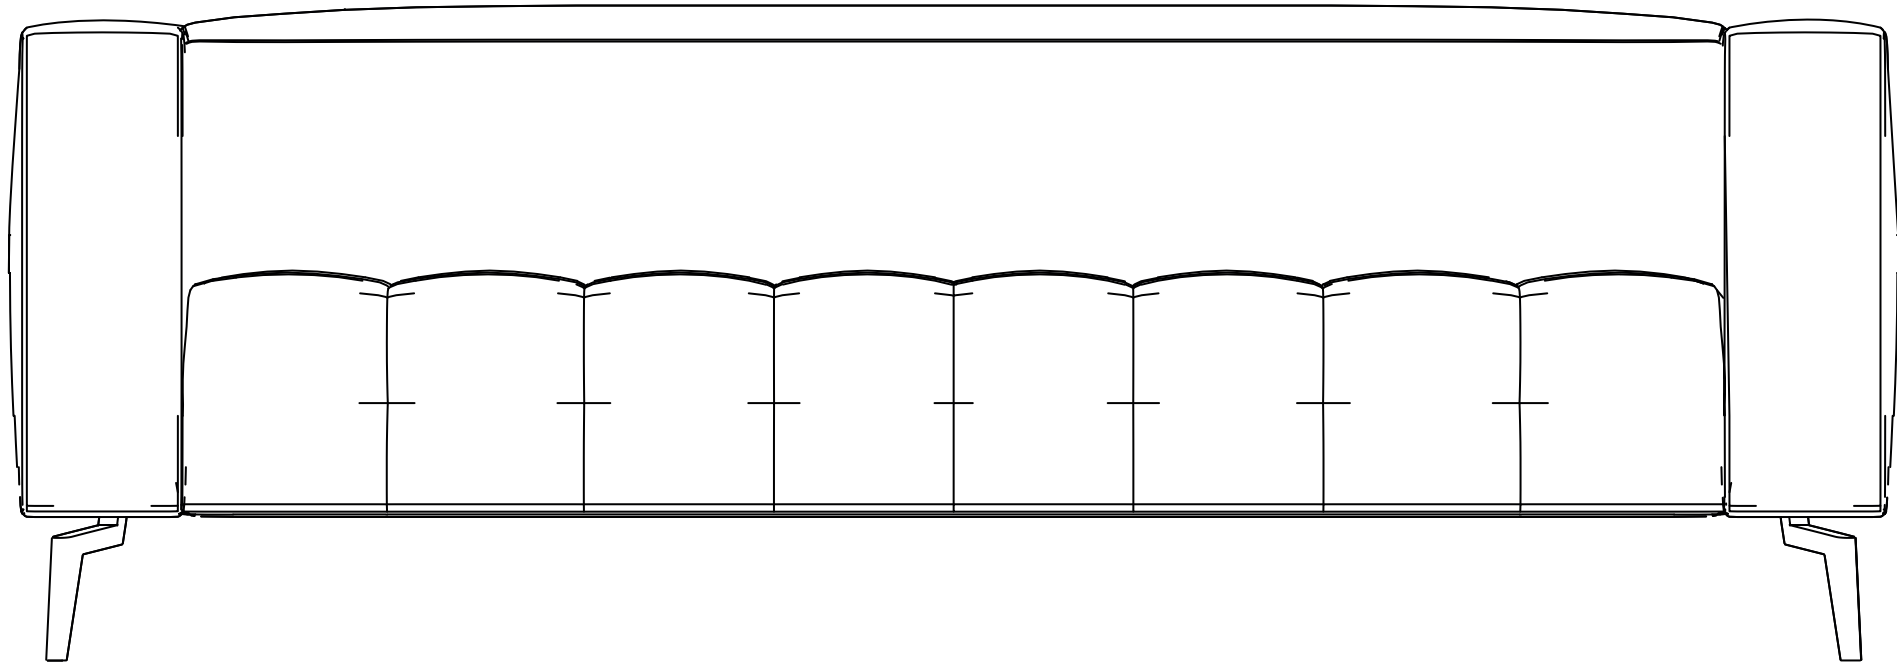

Mest Kanepe

fuga

128 cm / 50.5 inch

90 cm / 35.5 inch

65 cm / 25.5 inch

Mest Kanepe

fuga

186 cm / 73.2 inch

90 cm / 35.5 inch

65 cm / 25.5 inch

Mest Kanepe

fuga

211 cm / 83.2 inch

90 cm / 35.5 inch

65 cm / 25.5 inch

Mest Kanepe