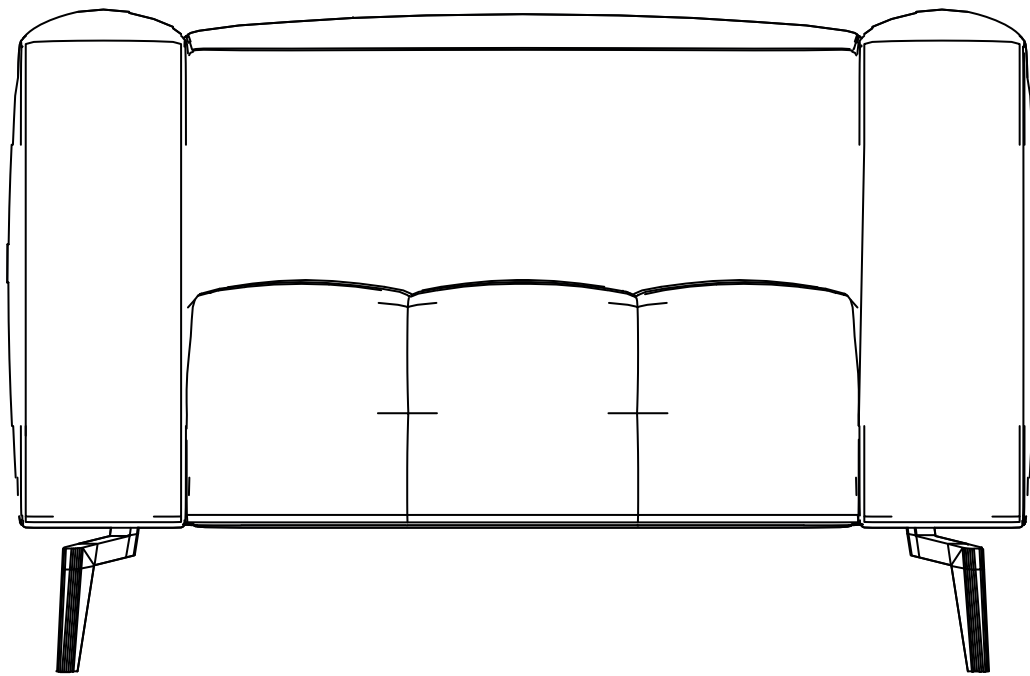

fuga

106 cm / 40.6 inch

90 cm / 35.5 inch

65 cm / 25.5 inch

Mest Kanepe

fuga

164 cm / 64.4 inch

90 cm / 35.5 inch

65 cm / 25.5 inch

Mest Kanepe

fuga

189 cm / 74.2 inch

90 cm / 35.5 inch

65 cm / 25.5 inch

Mest Kanepe

fuga

214 cm / 84.1 inch

90 cm / 35.5 inch

65 cm / 25.5 inch

Mest Kanepe

fuga

101 cm / 39.8 inch

90 cm / 35.5 inch

65 cm / 25.5 inch

Mest Kanepe

fuga

128 cm / 50.5 inch

90 cm / 35.5 inch

65 cm / 25.5 inch

Mest Kanepe

fuga

186 cm / 73.2 inch