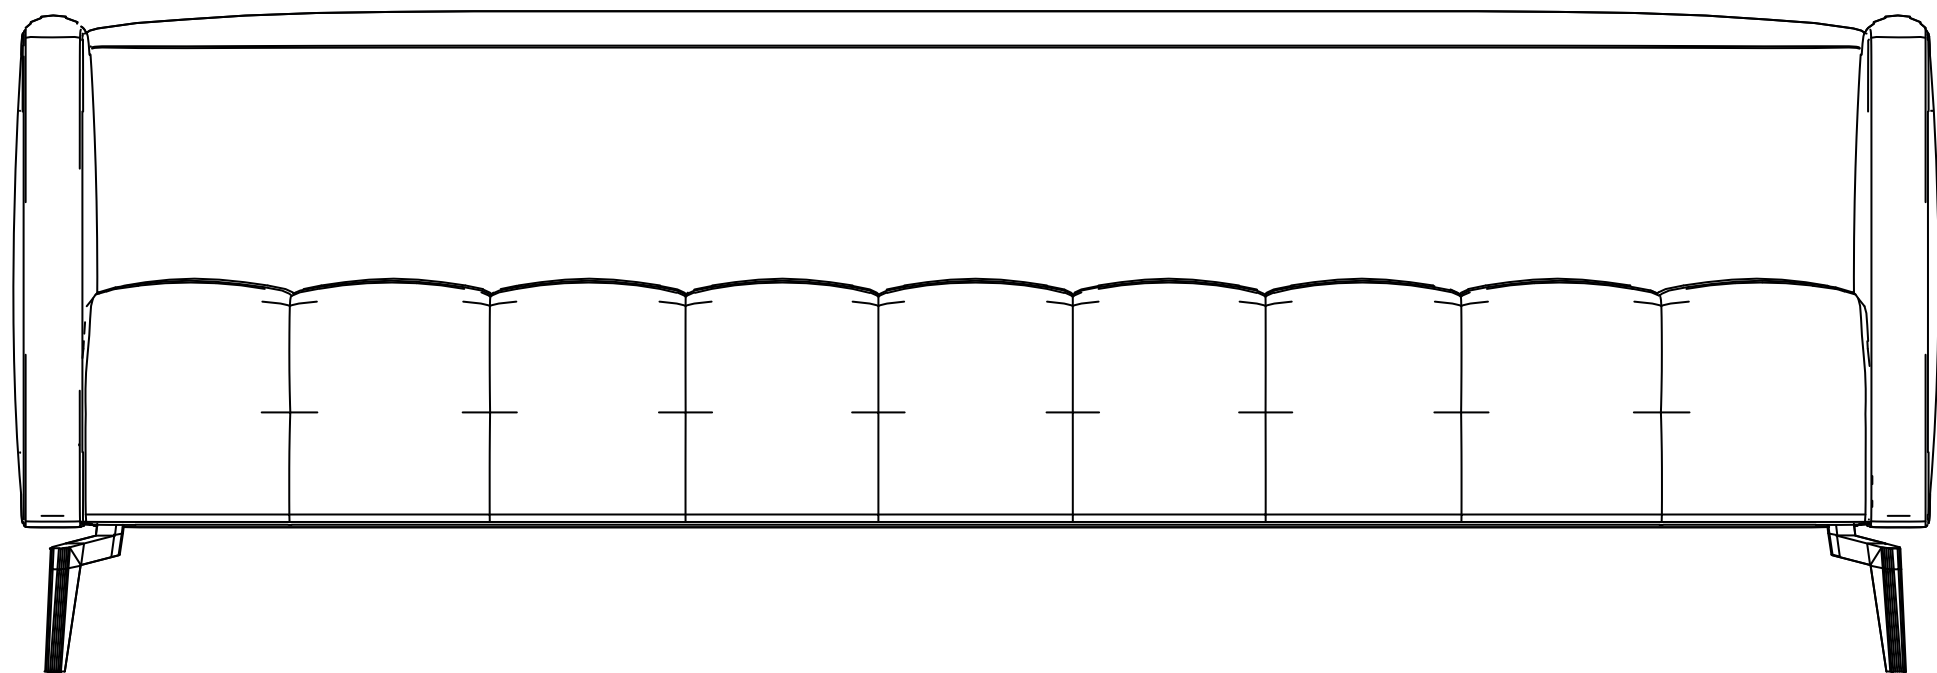

fuga

106 cm / 40.6 inch

90 cm / 35.5 inch

65 cm / 25.5 inch

Mest Kanepe

fuga

164 cm / 64.4 inch

90 cm / 35.5 inch

65 cm / 25.5 inch

Mest Kanepe

fuga

189 cm / 74.2 inch

90 cm / 35.5 inch

65 cm / 25.5 inch

Mest Kanepe

fuga

214 cm / 84.1 inch

90 cm / 35.5 inch

65 cm / 25.5 inch

Mest Kanepe

fuga

101 cm / 39.8 inch

90 cm / 35.5 inch

65 cm / 25.5 inch