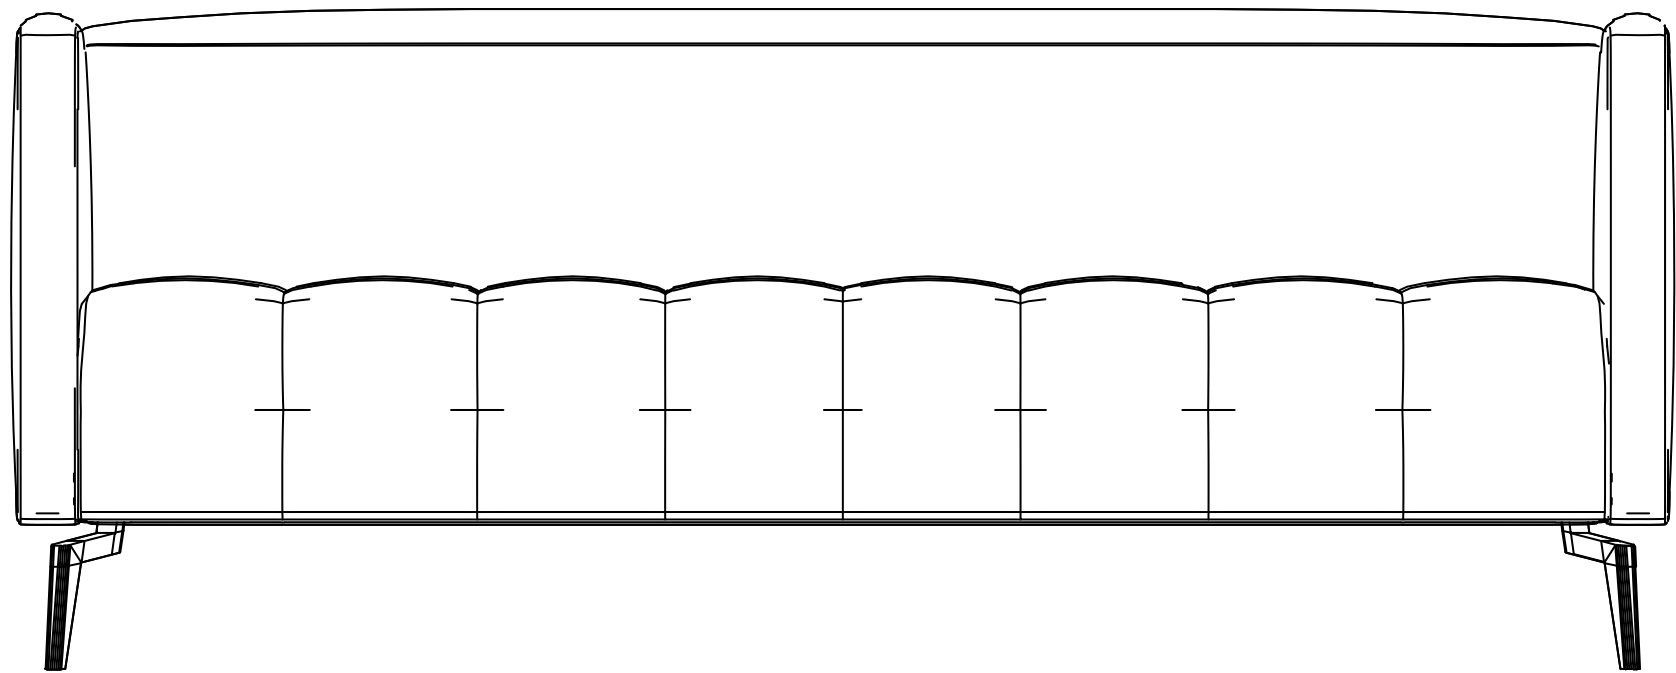

fuga

106 cm / 40.6 inch

90 cm / 35.5 inch

65 cm / 25.5 inch

Mest Kanepe

fuga

164 cm / 64.4 inch

90 cm / 35.5 inch

65 cm / 25.5 inch

Mest Kanepe

fuga

189 cm / 74.2 inch

90 cm / 35.5 inch

65 cm / 25.5 inch

Mest Kanepe

fuga

214 cm / 84.1 inch

90 cm / 35.5 inch

65 cm / 25.5 inch

Mest Kanepe

fuga

101 cm / 39.8 inch

90 cm / 35.5 inch

65 cm / 25.5 inch