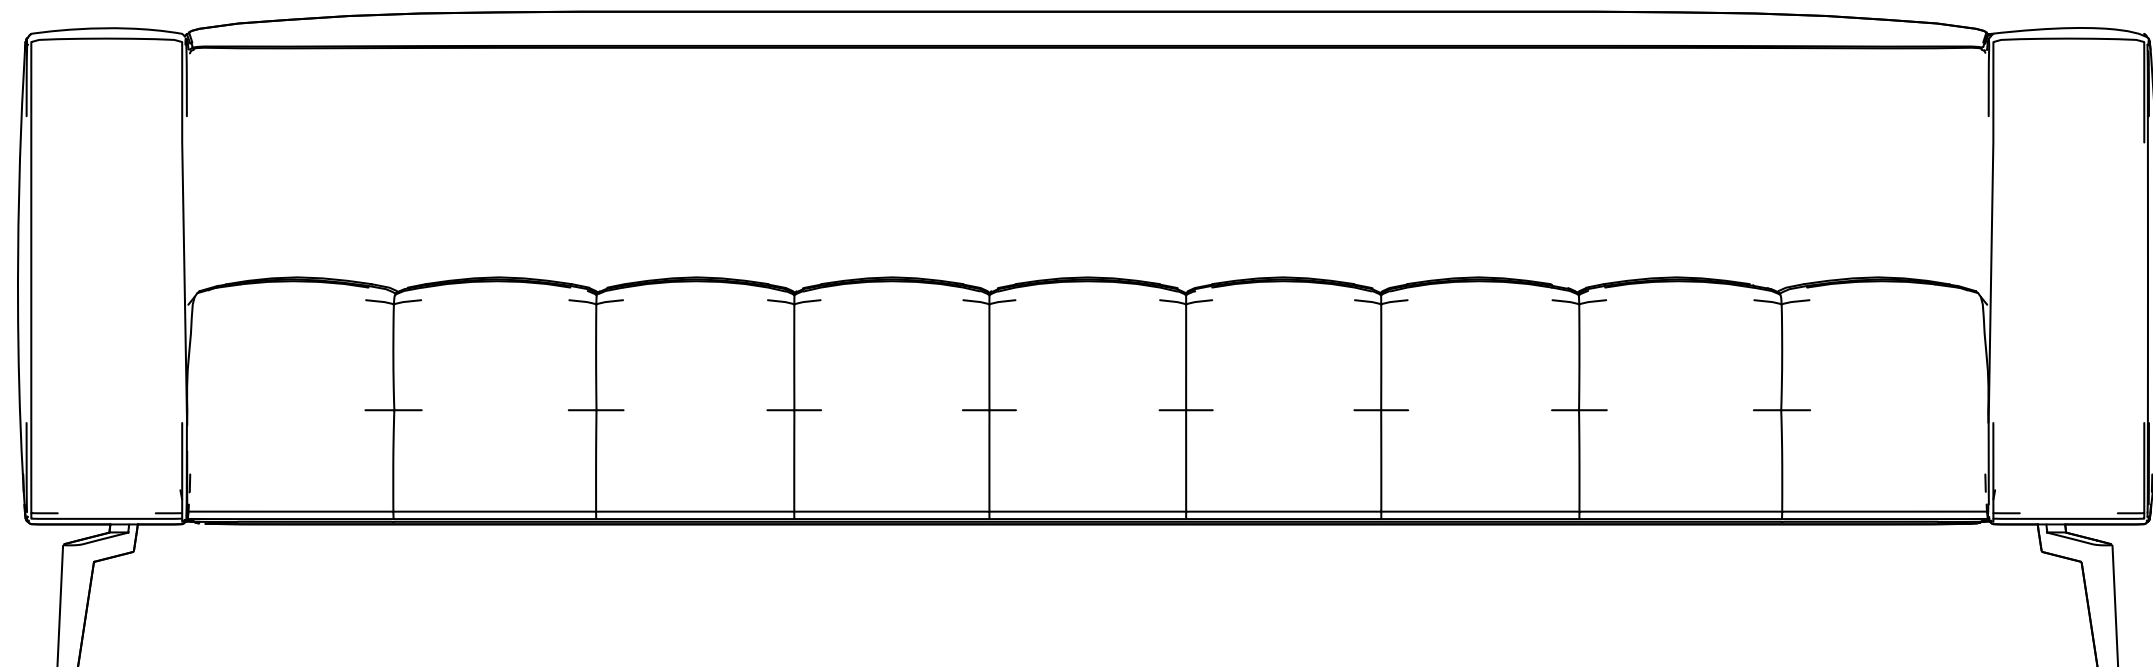

Mest Kanepe

fuga

128 cm / 50.5 inch

90 cm / 35.5 inch

65 cm / 25.5 inch

Mest Kanepe

fuga

186 cm / 73.2 inch

90 cm / 35.5 inch

65 cm / 25.5 inch

Mest Kanepe

fuga

211 cm / 83.2 inch

90 cm / 35.5 inch

65 cm / 25.5 inch

Mest Kanepe