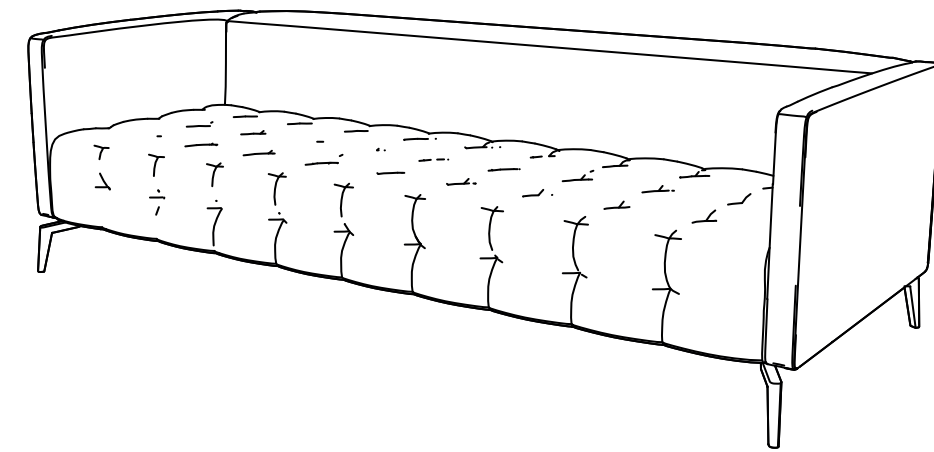

fuga

106 cm / 40.6 inch

90 cm / 35.5 inch

65 cm / 25.5 inch

Mest Kanepe

fuga

164 cm / 64.4 inch

90 cm / 35.5 inch

65 cm / 25.5 inch

Mest Kanepe

fuga

189 cm / 74.2 inch

90 cm / 35.5 inch

65 cm / 25.5 inch

Mest Kanepe

fuga

214 cm / 84.1 inch

90 cm / 35.5 inch

65 cm / 25.5 inch

Mest Kanepe

fuga

101 cm / 39.8 inch

90 cm / 35.5 inch

65 cm / 25.5 inch