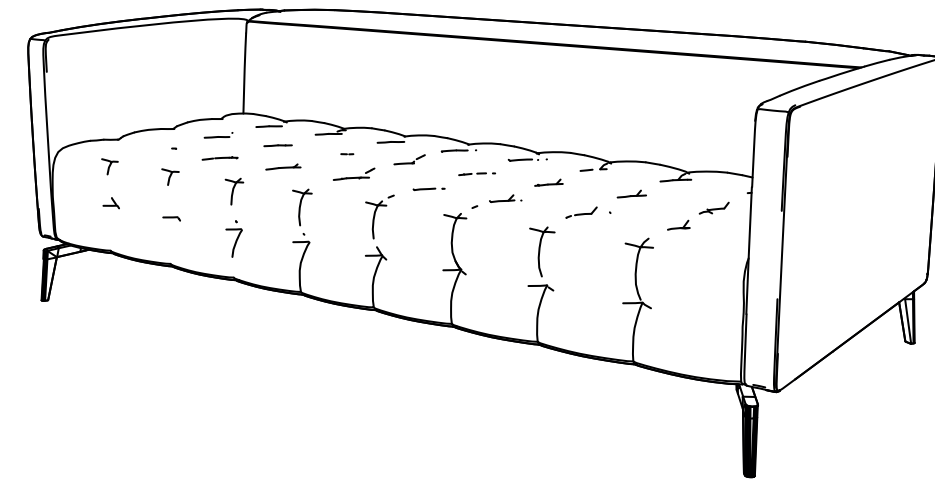

fuga

Mest Kanepe

Mest Kanepe

fuga

79 cm / 31.0 inch

90 cm / 35.5 inch

65 cm / 25.5 inch

Mest Kanepe

fuga

106 cm / 40.6 inch

90 cm / 35.5 inch

65 cm / 25.5 inch

Mest Kanepe

fuga

164 cm / 64.4 inch

90 cm / 35.5 inch

65 cm / 25.5 inch

Mest Kanepe

fuga

189 cm / 74.2 inch

90 cm / 35.5 inch

65 cm / 25.5 inch

Mest Kanepe

fuga

214 cm / 84.1 inch

90 cm / 35.5 inch

65 cm / 25.5 inch

Mest Kanepe

fuga

101 cm / 39.8 inch

90 cm / 35.5 inch

65 cm / 25.5 inch