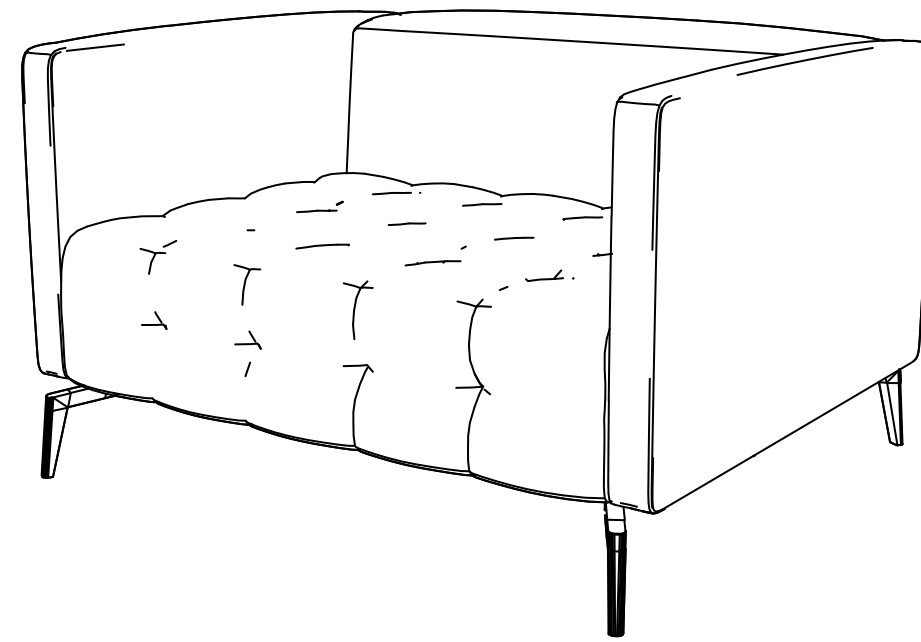

fuga

Mest Kanepe

Mest Kanepe

fuga

79 cm / 31.0 inch

90 cm / 35.5 inch

65 cm / 25.5 inch

Mest Kanepe

fuga

106 cm / 40.6 inch

90 cm / 35.5 inch

65 cm / 25.5 inch

Mest Kanepe

fuga

164 cm / 64.4 inch

90 cm / 35.5 inch