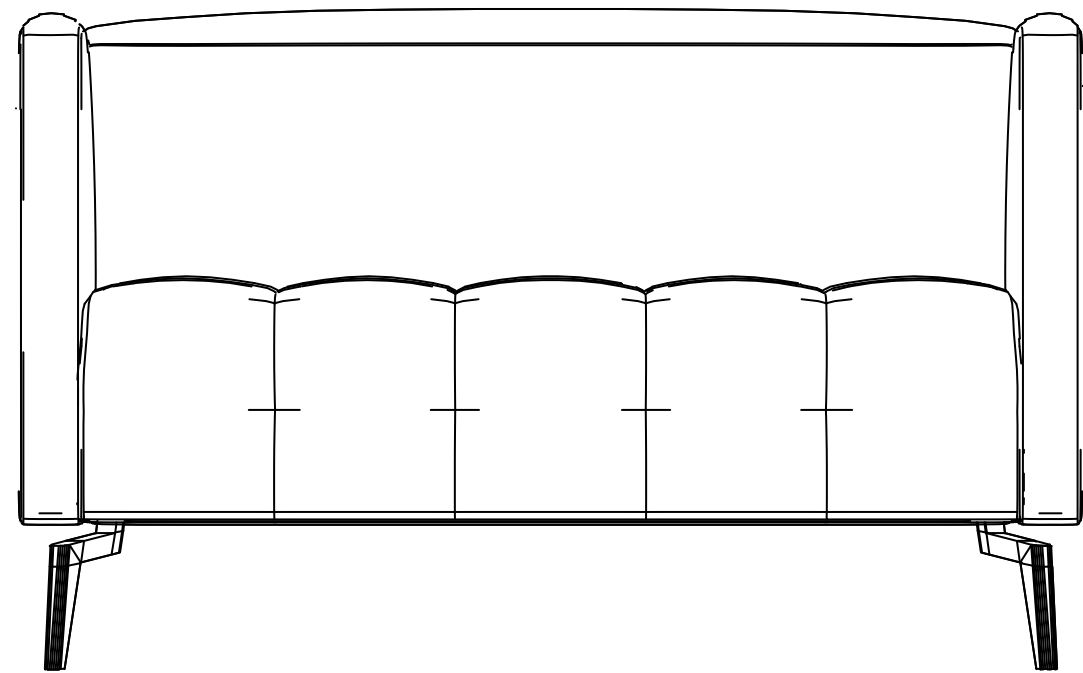

fuga

Mest Kanepe

Mest Kanepe

fuga

79 cm / 31.0 inch

90 cm / 35.5 inch

65 cm / 25.5 inch

Mest Kanepe

fuga

106 cm / 40.6 inch

90 cm / 35.5 inch

65 cm / 25.5 inch

Mest Kanepe

fuga

164 cm / 64.4 inch

90 cm / 35.5 inch

65 cm / 25.5 inch

Mest Kanepe

fuga

189 cm / 74.2 inch

90 cm / 35.5 inch

65 cm / 25.5 inch

Mest Kanepe

fuga

214 cm / 84.1 inch

90 cm / 35.5 inch

65 cm / 25.5 inch

Mest Kanepe

fuga

101 cm / 39.8 inch

90 cm / 35.5 inch

65 cm / 25.5 inch