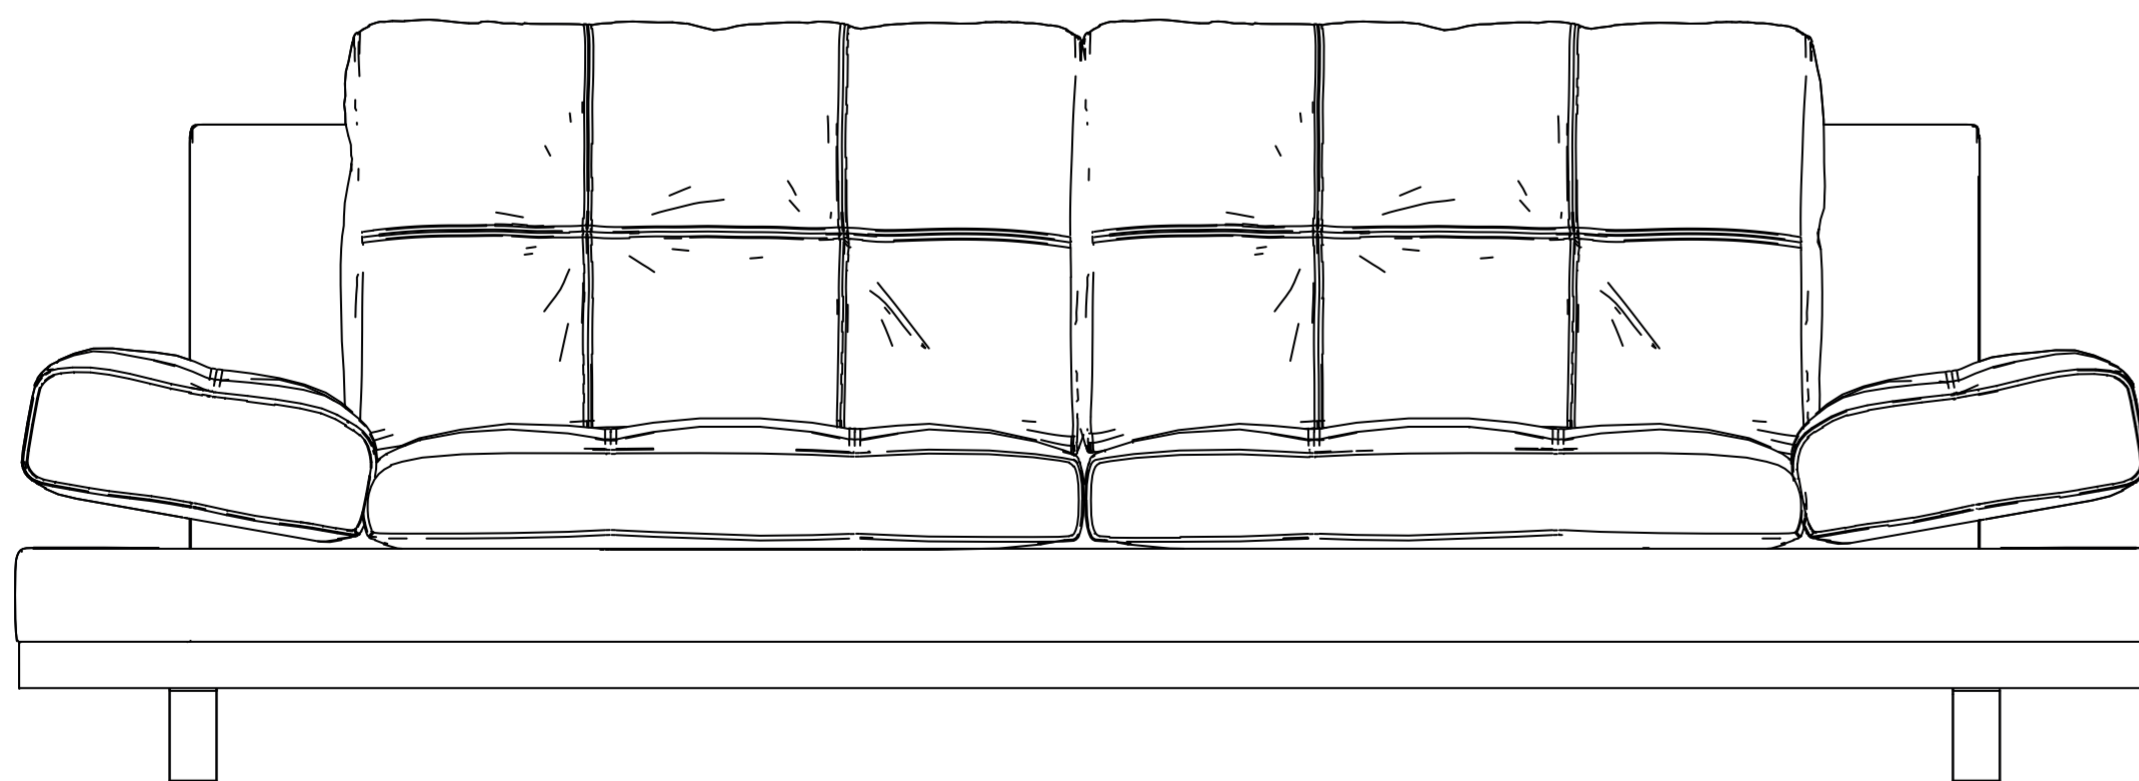

fuga

Motto Kanepe

Motto Kanepe

fuga

228 cm / 89.7 inch

81 cm / 32.0 inch

90 cm / 35.4 inch

Motto Kanepe

fuga

253 cm / 99.5 inch

90 cm / 35.4 inch

81 cm / 32.0 inch

Motto Kanepe

fuga

278 cm / 109.3 inch

90 cm / 35.4 inch