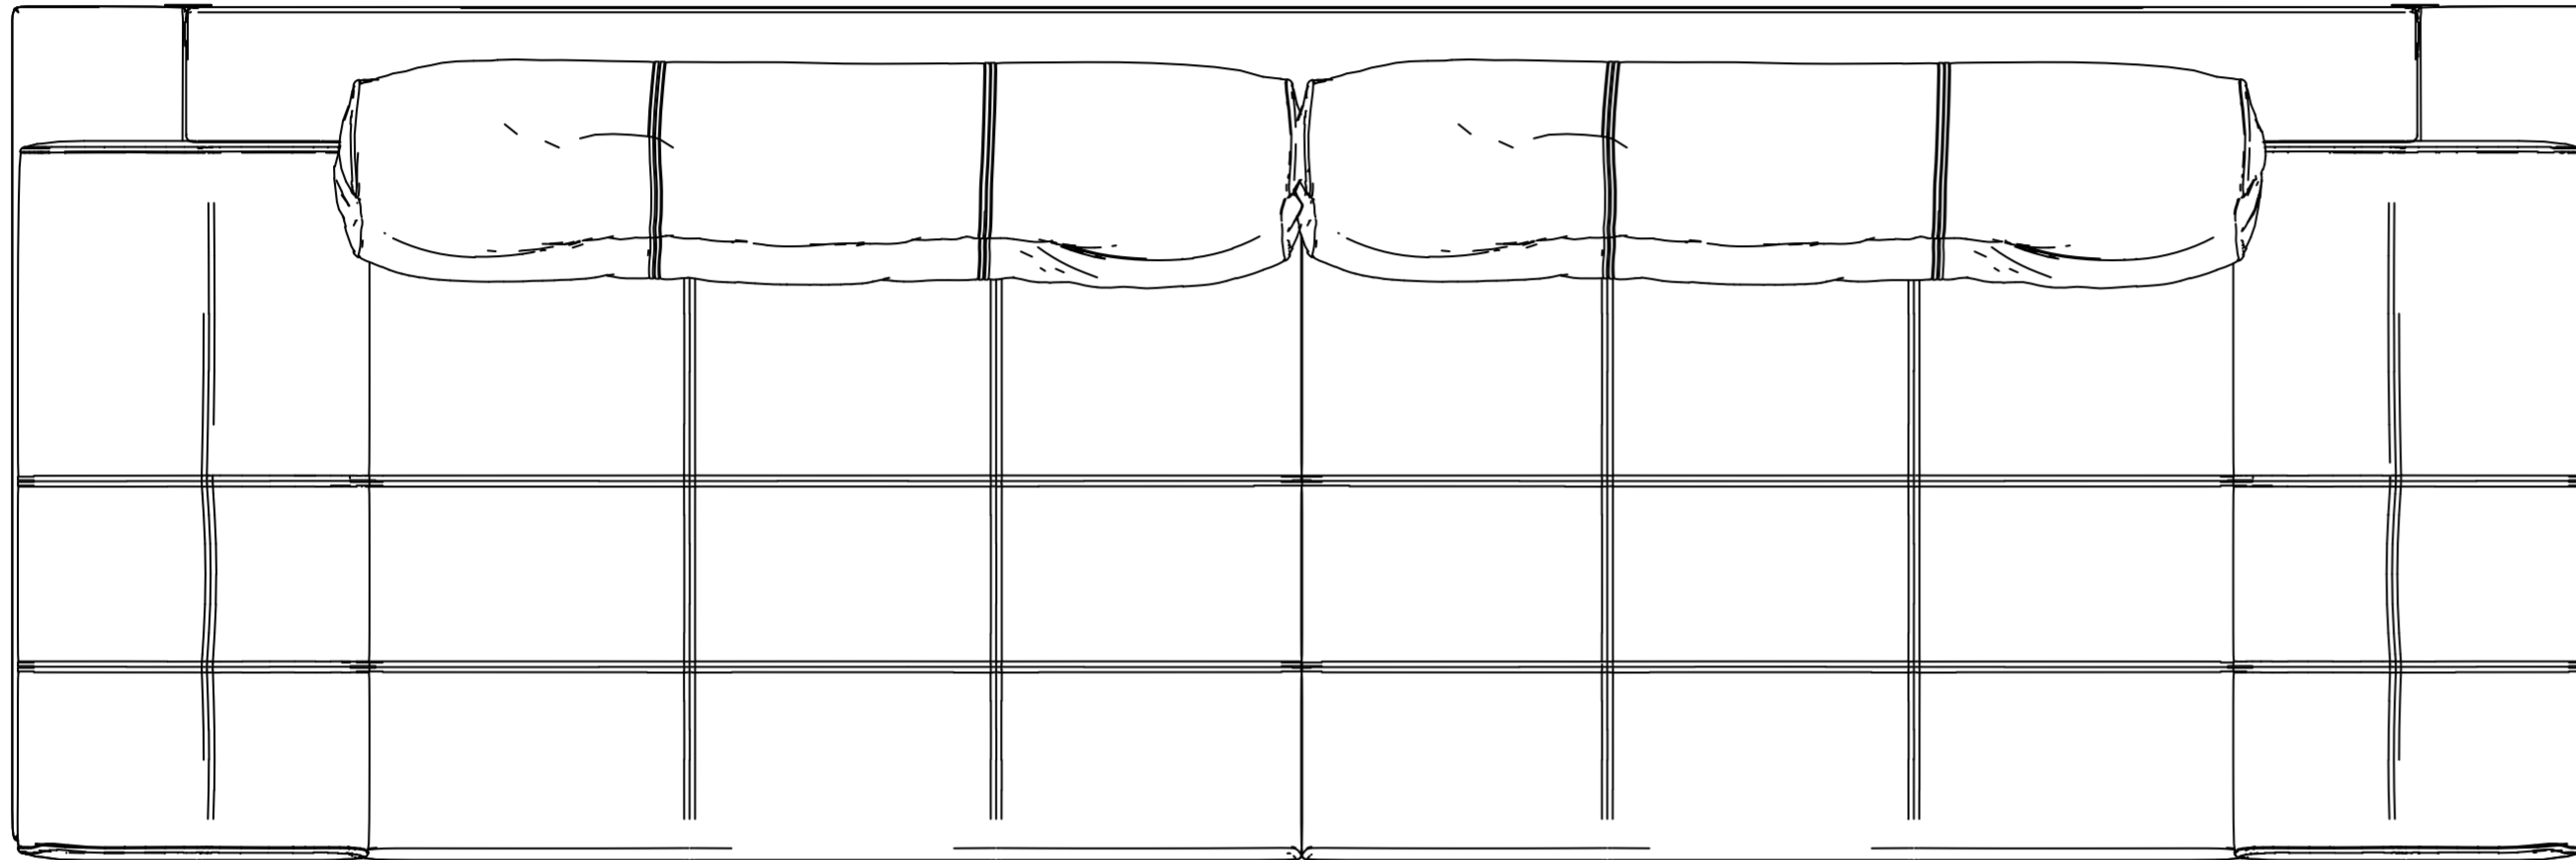

fuga

Motto Kanepe

Motto Kanepe

fuga

228 cm / 89.7 inch

81 cm / 32.0 inch

90 cm / 35.4 inch

Motto Kanepe

fuga

253 cm / 99.5 inch

90 cm / 35.4 inch

81 cm / 32.0 inch

Motto Kanepe

fuga

278 cm / 109.3 inch

90 cm / 35.4 inch