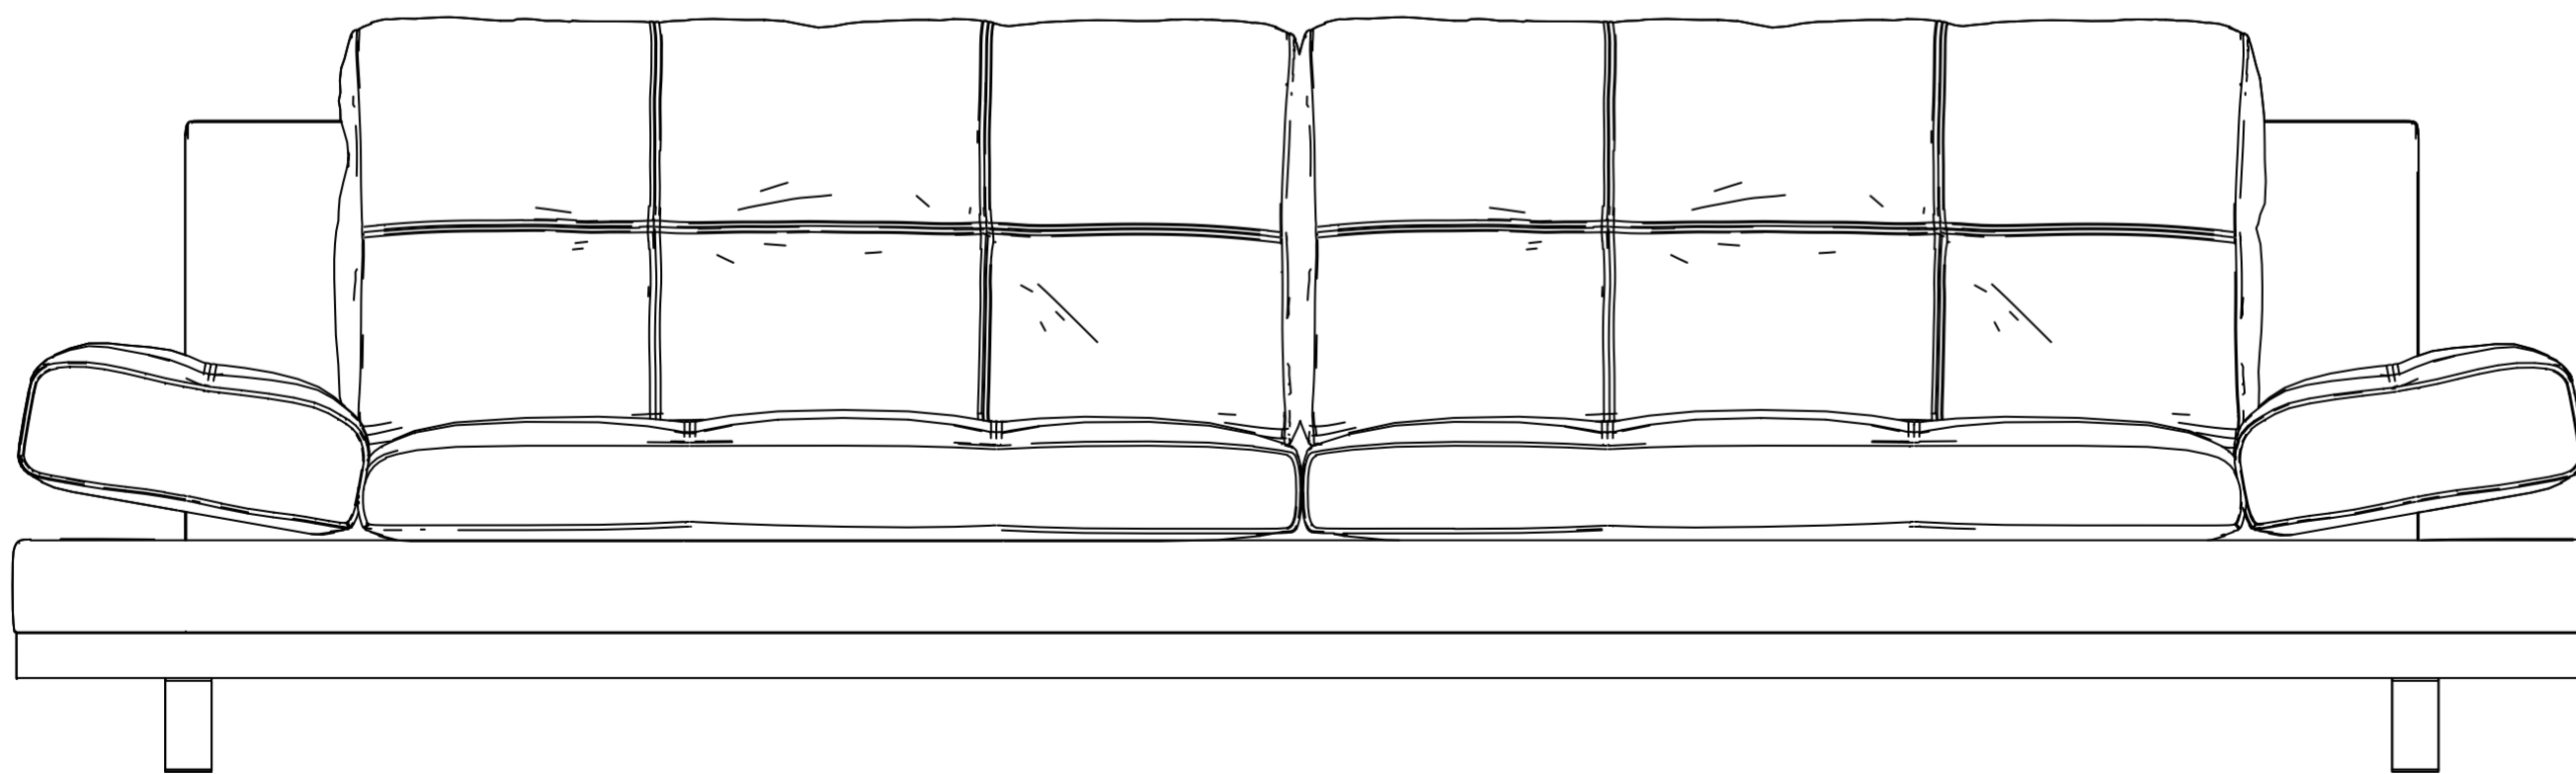

fuga

Motto Kanepe

Motto Kanepe

fuga

228 cm / 89.7 inch

81 cm / 32.0 inch

90 cm / 35.4 inch

Motto Kanepe

fuga

253 cm / 99.5 inch

90 cm / 35.4 inch

81 cm / 32.0 inch

Motto Kanepe

fuga

278 cm / 109.3 inch

90 cm / 35.4 inch