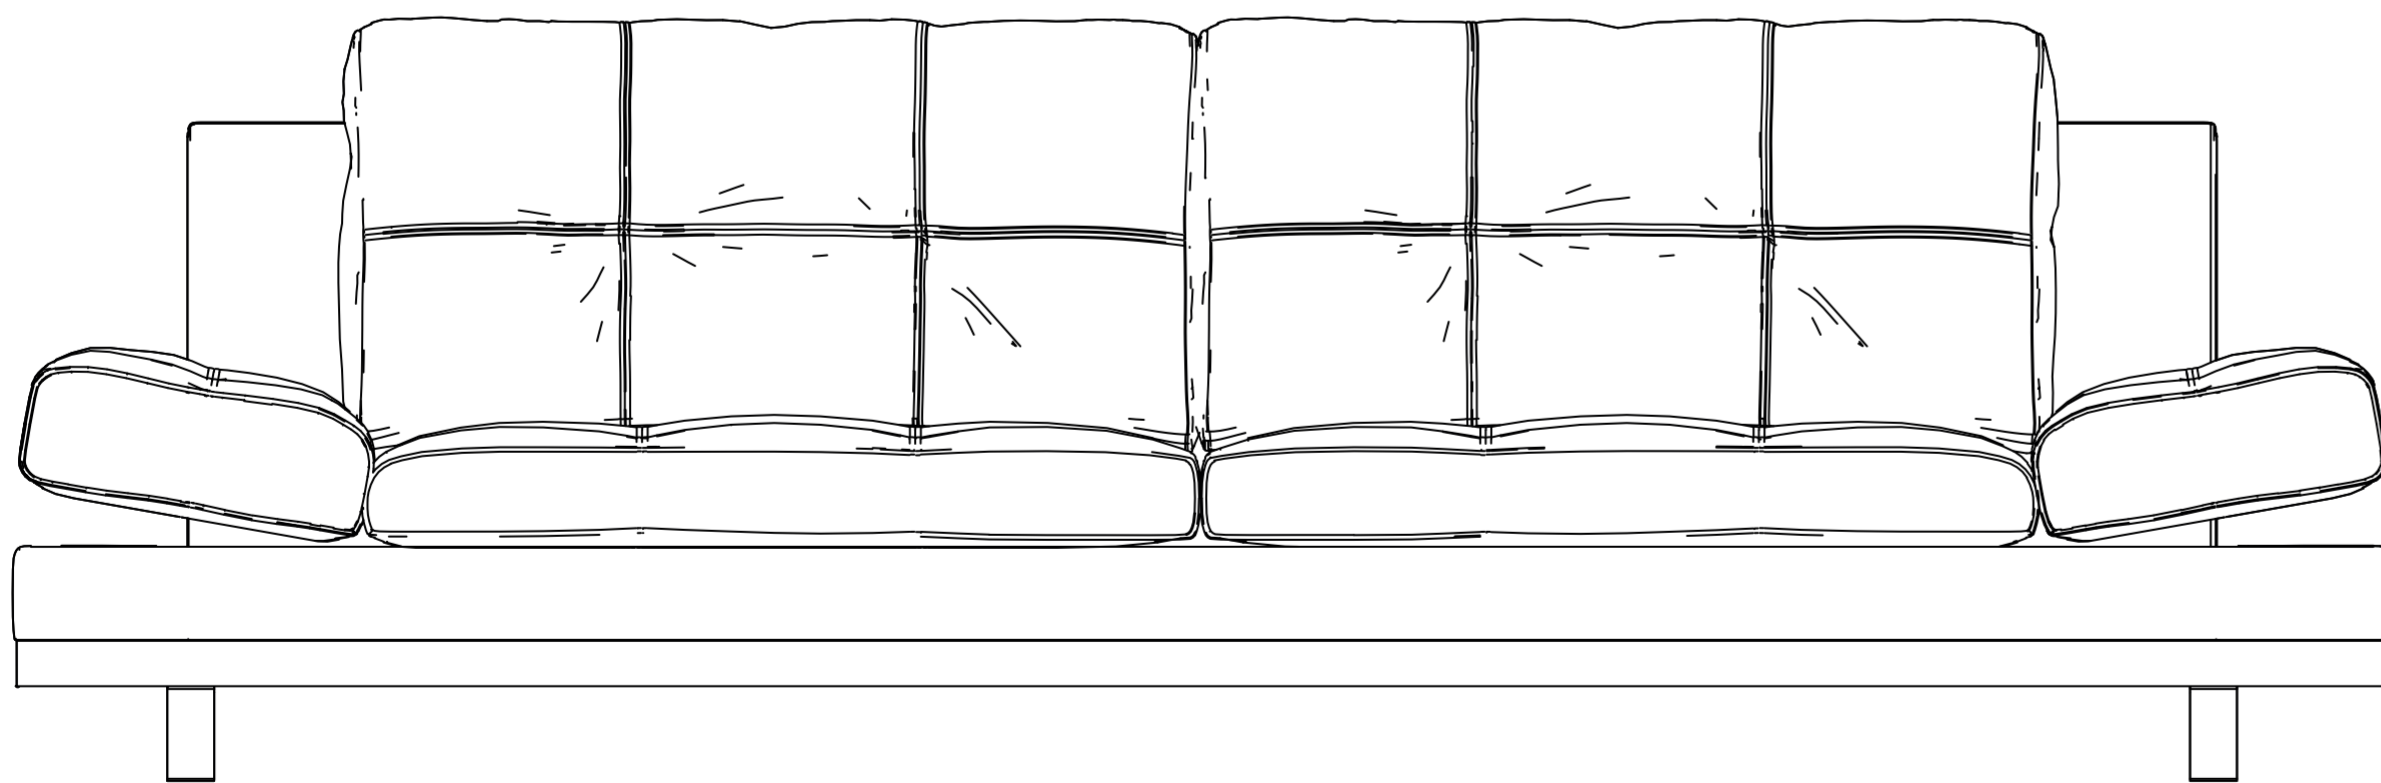

fuga

Motto Kanepe

Motto Kanepe

fuga

228 cm / 89.7 inch

81 cm / 32.0 inch

90 cm / 35.4 inch

Motto Kanepe

fuga

253 cm / 99.5 inch

90 cm / 35.4 inch

81 cm / 32.0 inch

Motto Kanepe

fuga

278 cm / 109.3 inch

90 cm / 35.4 inch