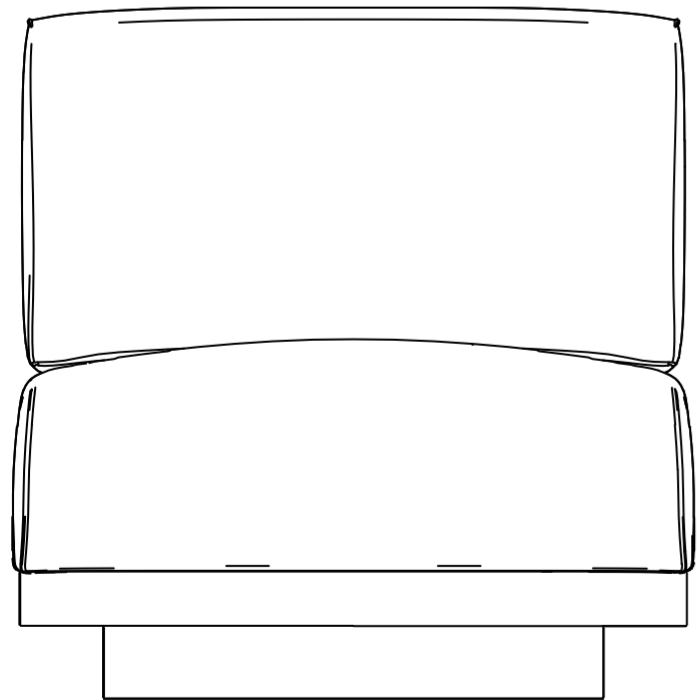

| 75 cm / 29.3 inch |

| 147 cm / 57.8 inch |

| 76 cm / 29.9 inch |

Noend Kanepe

fuga

100 cm / 39.4 inch

105 cm / 41.2 inch

76 cm / 29.9 inch

Noend Kanepe

fuga

75 cm / 29.5 inch

105 cm / 41.2 inch

76 cm / 29.9 inch

Noend Kanepe

fuga

100 cm / 39.3 inch