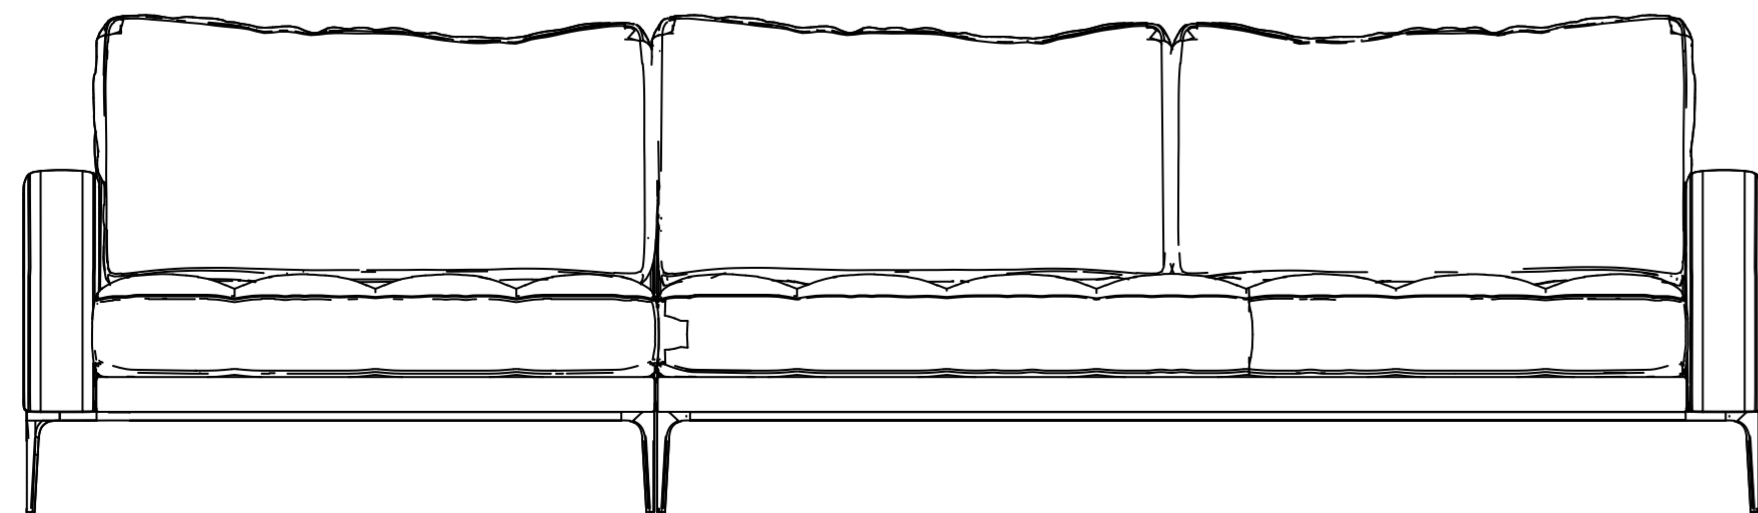

95 cm / 37.3 inch

95 cm / 37.3 inch

83 cm / 32.8 inch

Lins Dinlenmeli Koltuk

fuga

95 cm / 37.3 inch | 175 cm / 68.9 inch | 13 cm / 5.0 inch

83 cm / 32.8 inch

95 cm / 37.3 inch