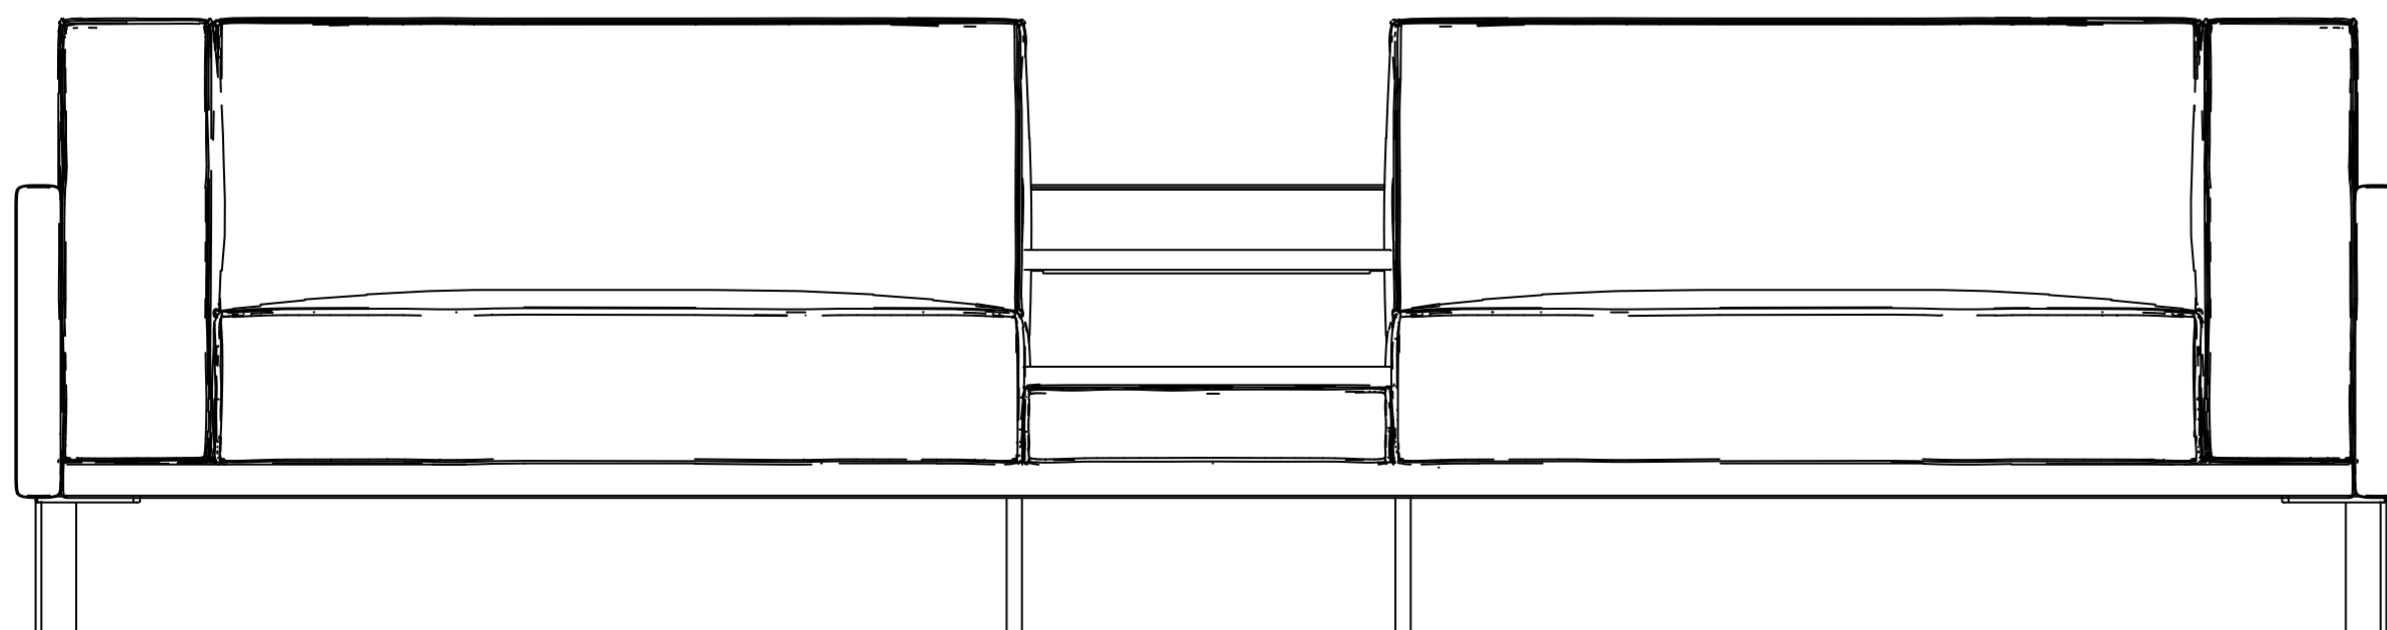

Baron Kanepe

fuga

267 cm / 105.1 inch

92 cm / 36.2 inch

69 cm / 27.2 inch