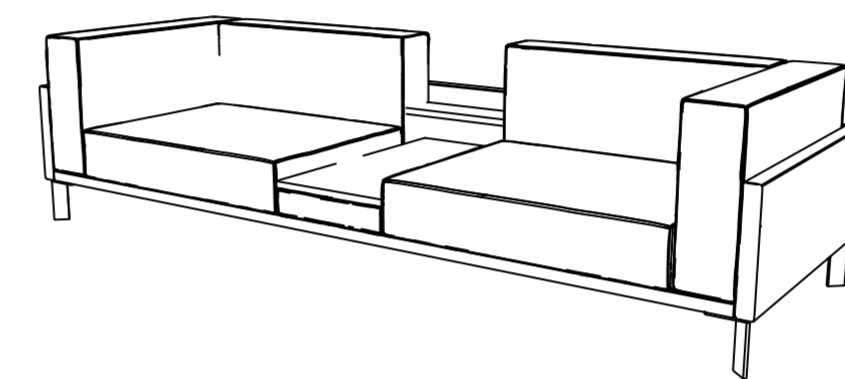

Baron Kanepe

fuga

267 cm / 105.1 inch

92 cm / 36.2 inch

69 cm / 27.2 inch