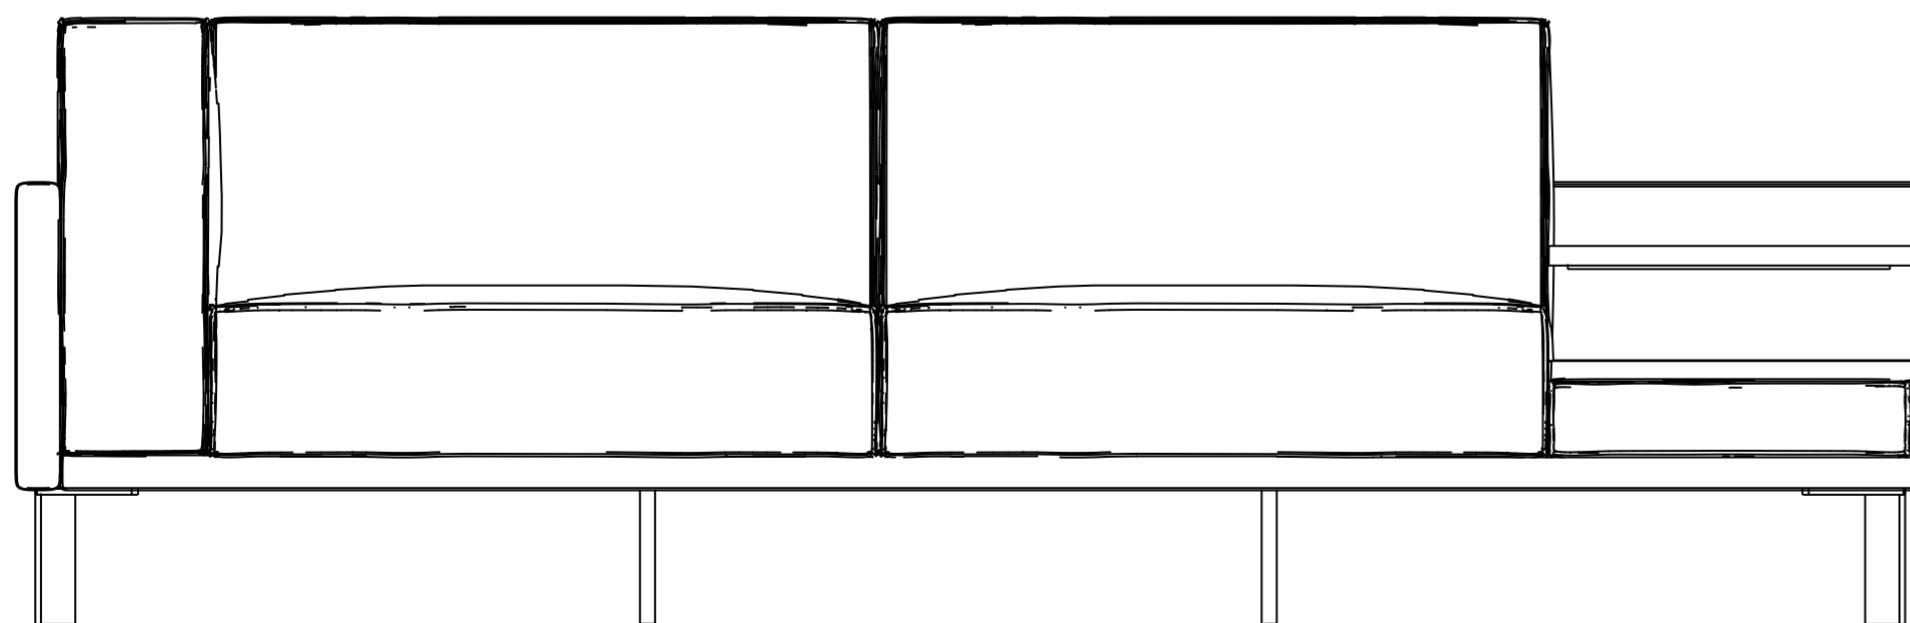

# Baron Kanepes

fuga

69 cm / 27.2 inch

252 cm / 99.2 inch

92 cm / 36.3 inch

# Baron Kanepe

69 cm / 27.2 inch

216 cm / 85.1 inch

92 cm / 36.3 inch