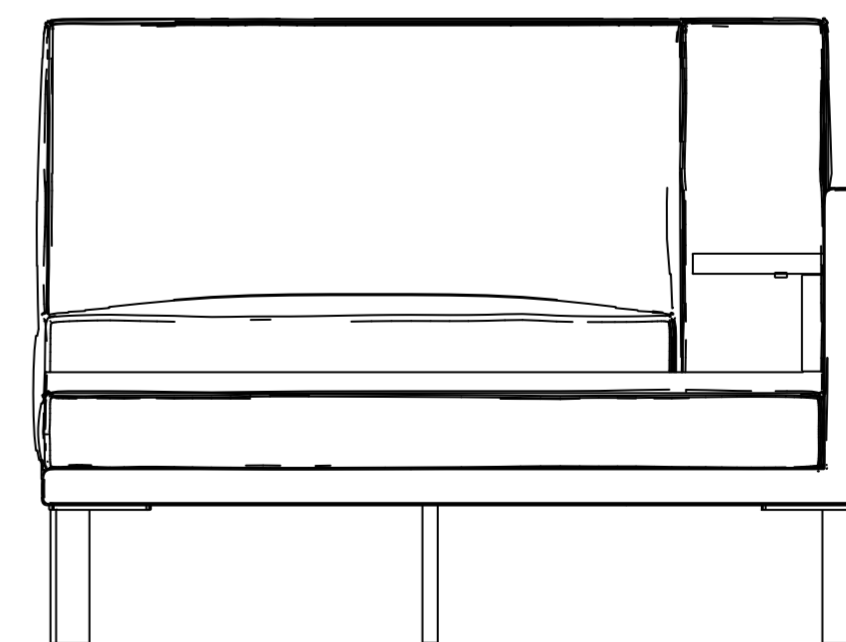

92 cm / 36.3 inch

69 cm / 27.1 inch