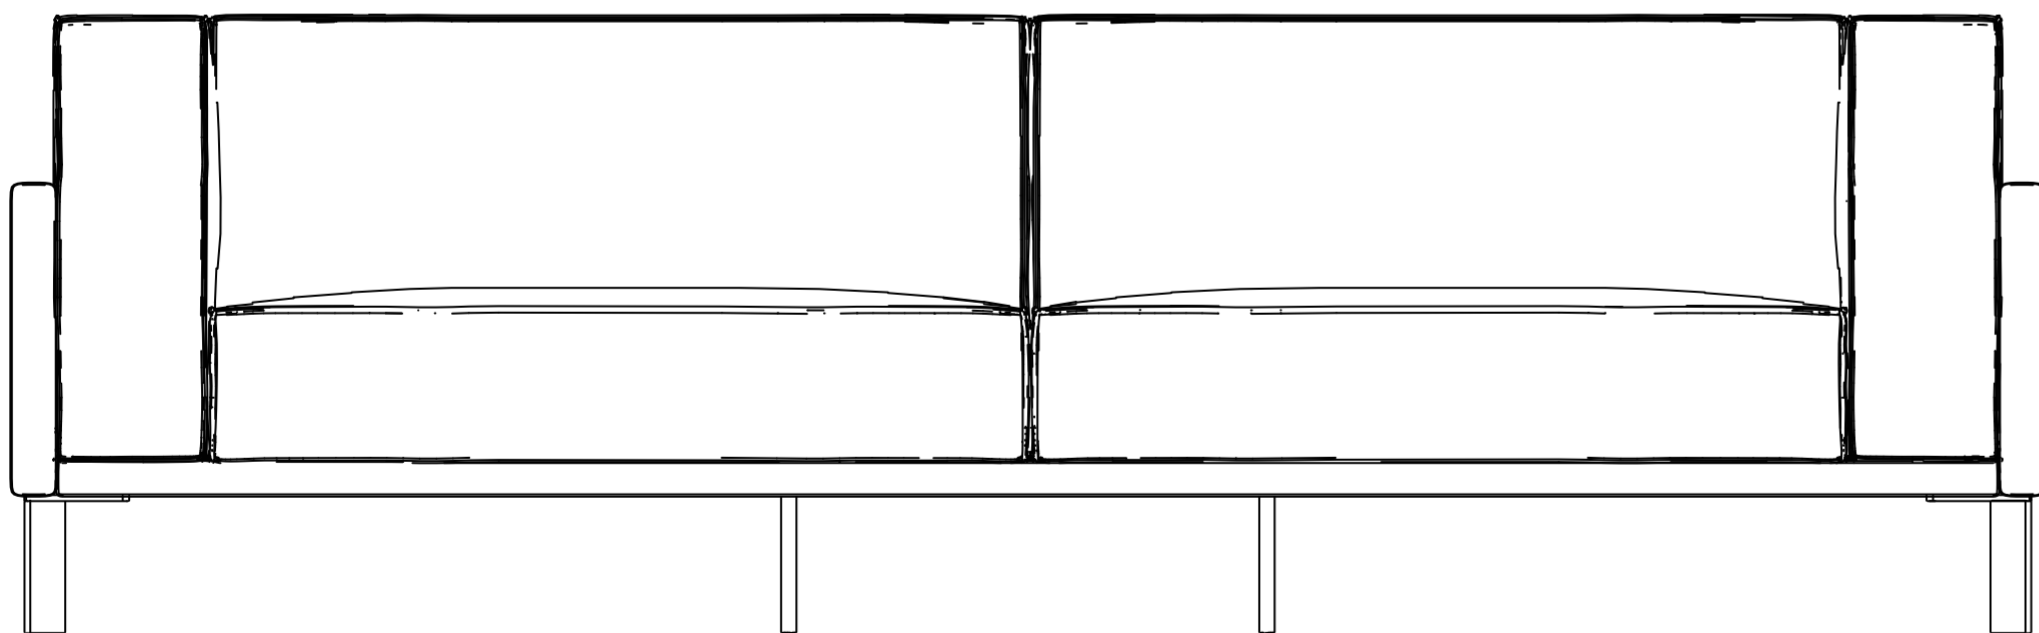

# Baron Kanepes

fuga

69 cm / 27.1 inch

202 cm / 79.5 inch

92 cm / 36.3 inch

# Baron Kanepes

69 cm / 27.1 inch

227 cm / 89.4 inch

92 cm / 36.3 inch

# Baron Kanepe

69 cm / 27.2 inch

216 cm / 85.1 inch

92 cm / 36.3 inch