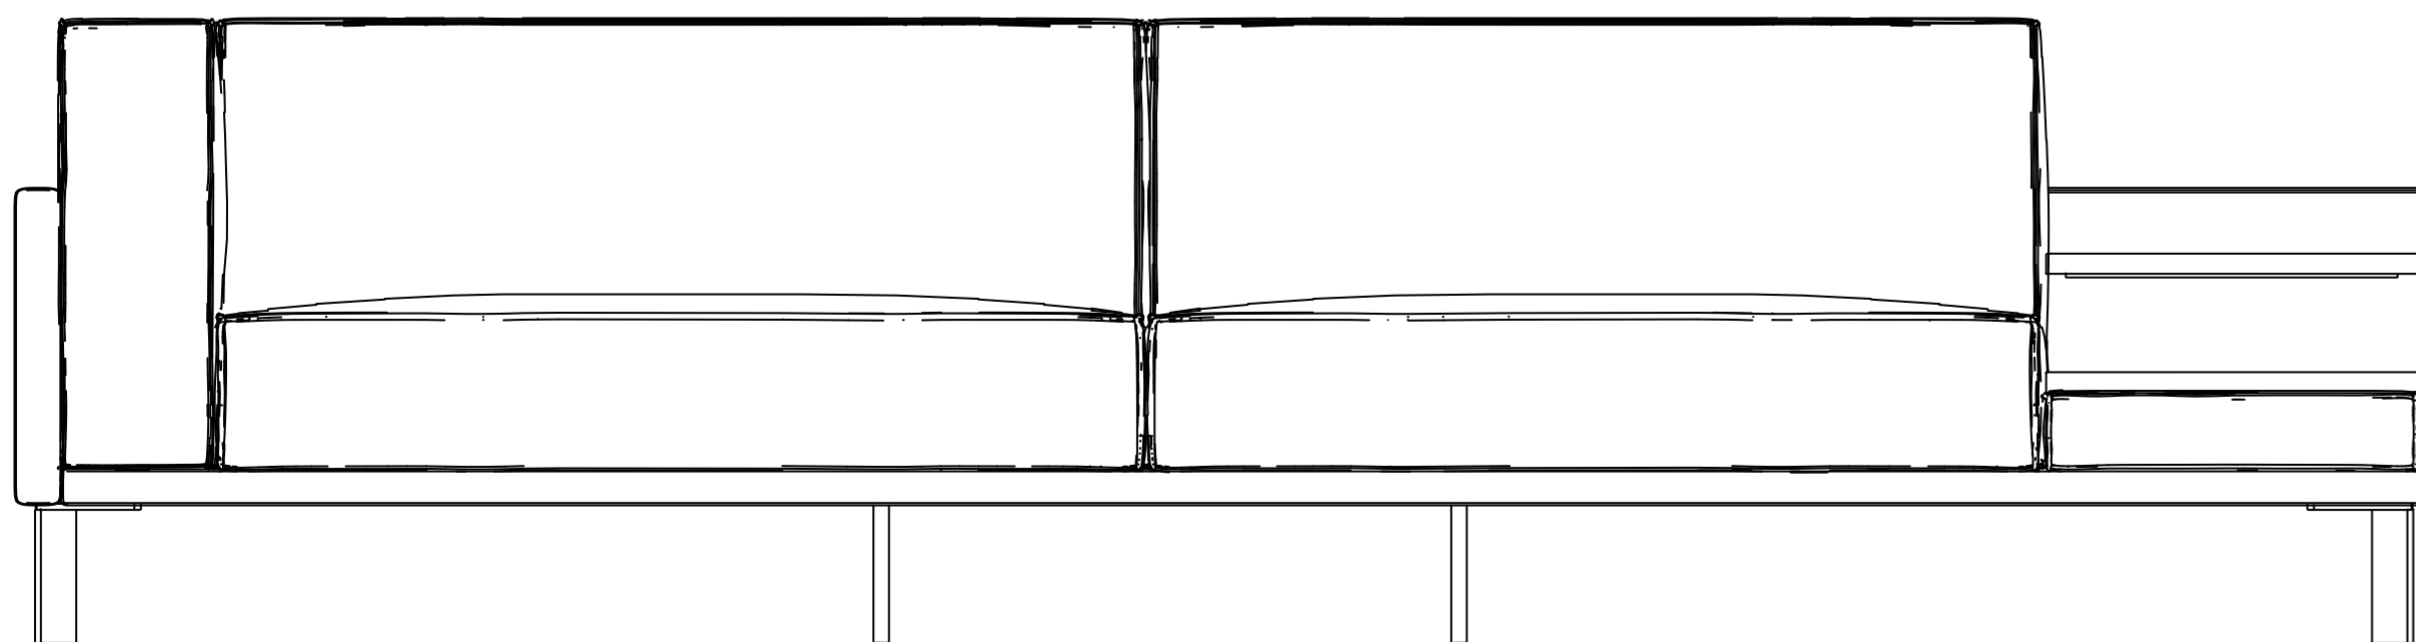

# Baron Kanepe

69 cm / 27.2 inch

216 cm / 85.1 inch

92 cm / 36.3 inch

# Baron Kanepe

fuga

266 cm / 104.7 inch

92 cm / 36.3 inch

69 cm / 27.1 inch