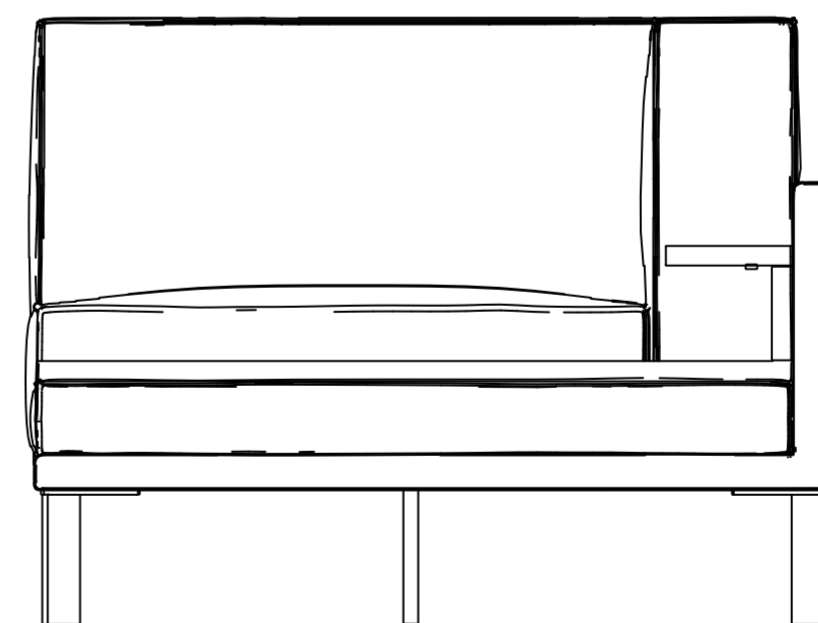

# Baron Kanepes

fuga

69 cm / 27.2 inch

252 cm / 99.2 inch

92 cm / 36.3 inch

# Baron Kanepe

69 cm / 27.2 inch

216 cm / 85.1 inch

92 cm / 36.3 inch