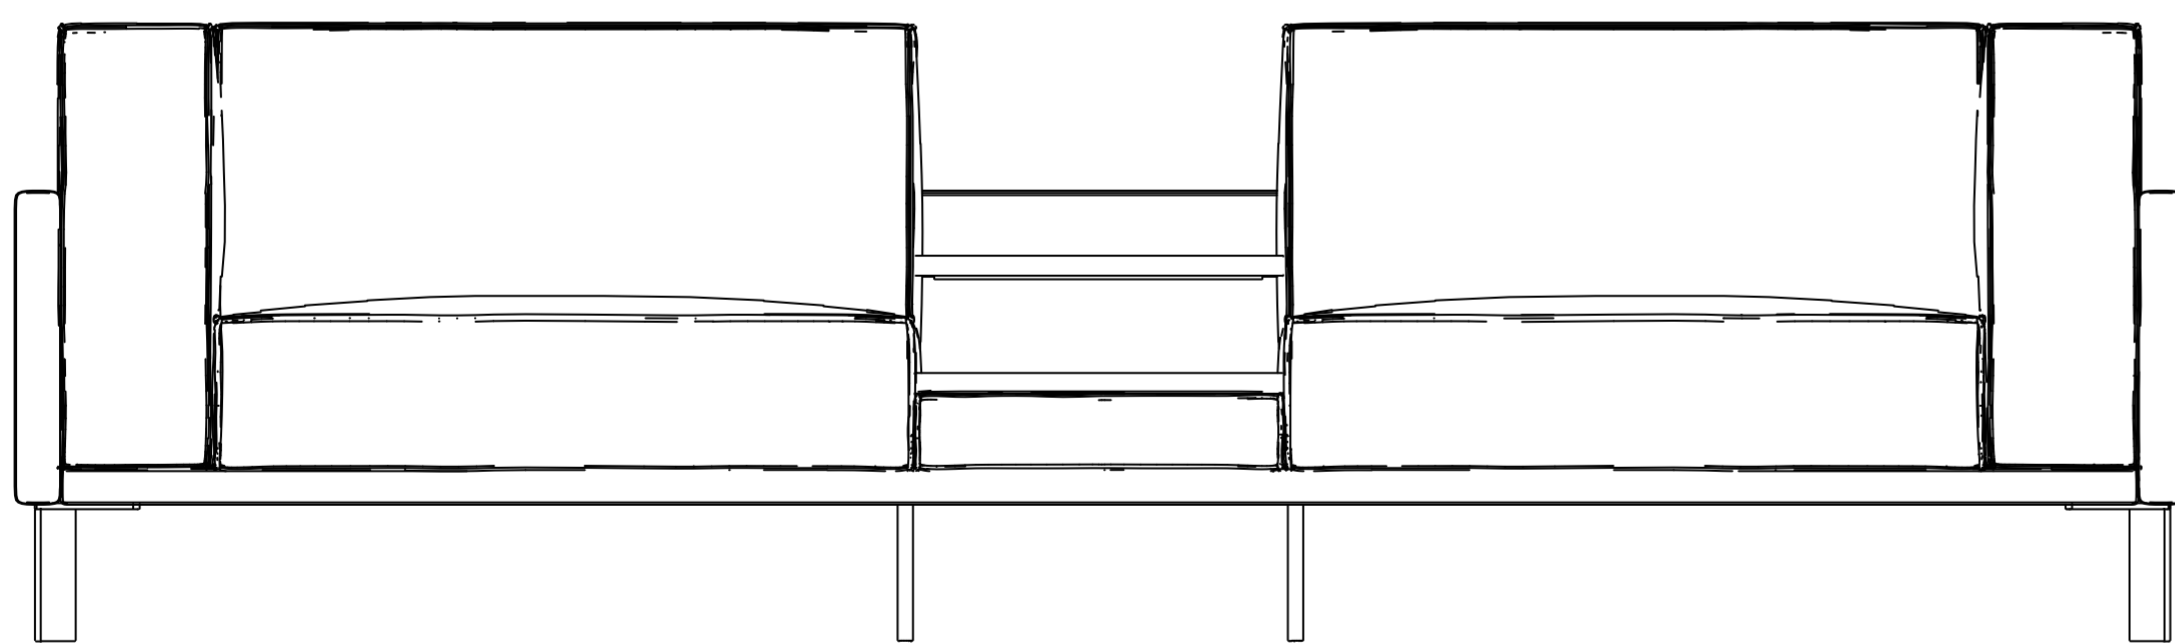

Baron Kanepes

fuga

69 cm / 27.2 inch

242 cm / 95.3 inch

92 cm / 36.2 inch