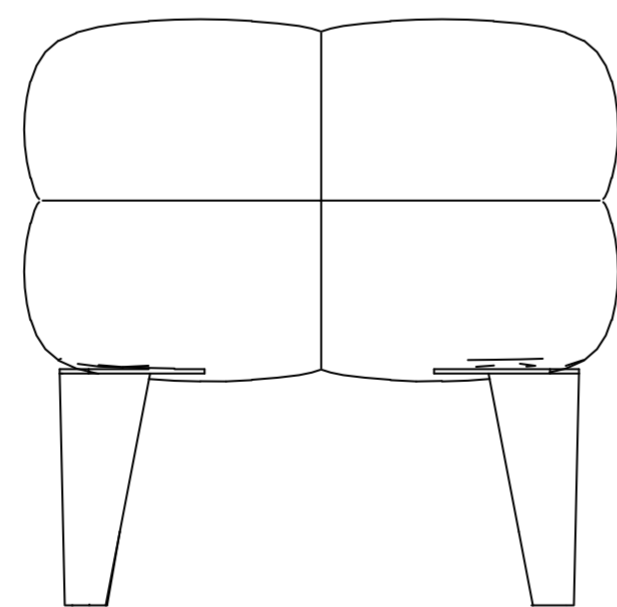

**fuga**

**Joker Mest Puf**

# Joker Mest Puf

40 cm  
/ 15.9 inch

40 cm  
/ 15.9 inch

40 cm  
/ 15.9 inch

# Joker Mest Puf

40 cm  
/ 15.6 inch

40 cm  
/ 15.9 inch

40 cm  
/ 15.9 inch