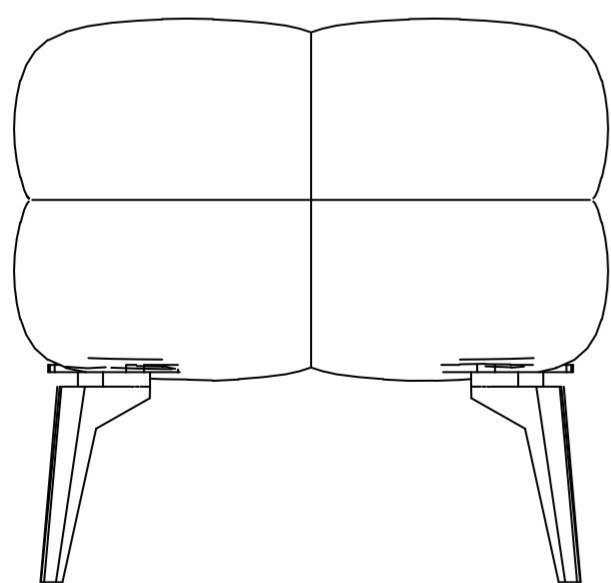

Joker Mest Puf

40 cm
/ 15.6 inch

40 cm
/ 15.9 inch

40 cm
/ 15.9 inch