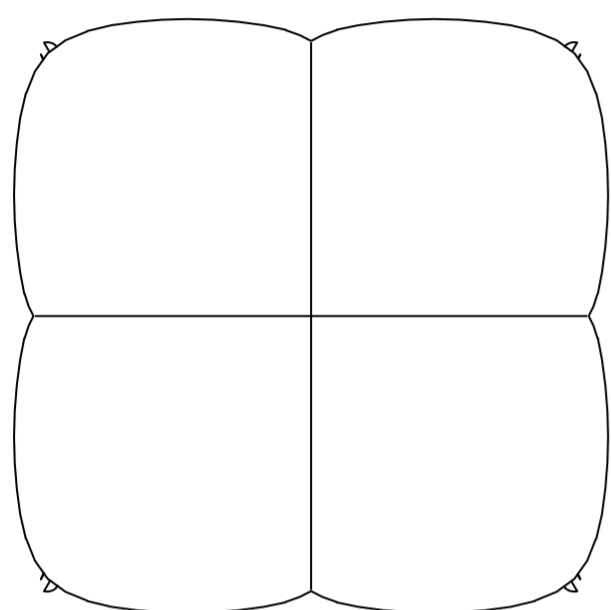

# Joker Mest Puf

40 cm  
/ 15.6 inch

40 cm  
/ 15.9 inch

40 cm  
/ 15.9 inch