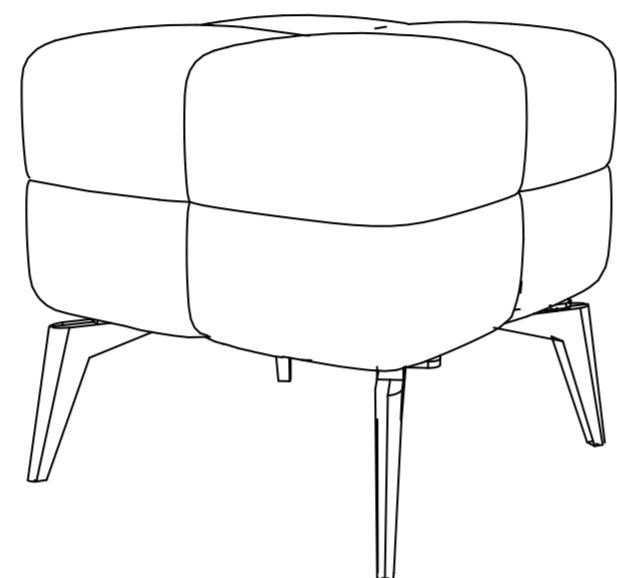

Joker Mest Puf

40 cm
/ 15.6 inch

40 cm
/ 15.9 inch

40 cm
/ 15.9 inch