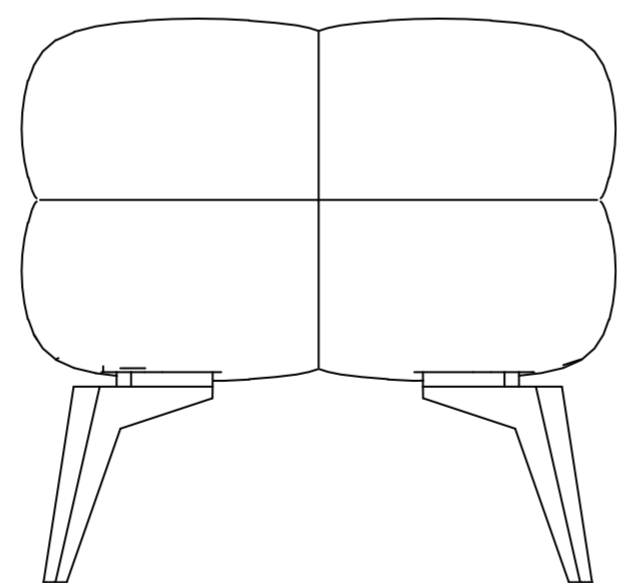

Joker Mest Puf

40 cm
/ 15.6 inch

40 cm
/ 15.9 inch

40 cm
/ 15.9 inch