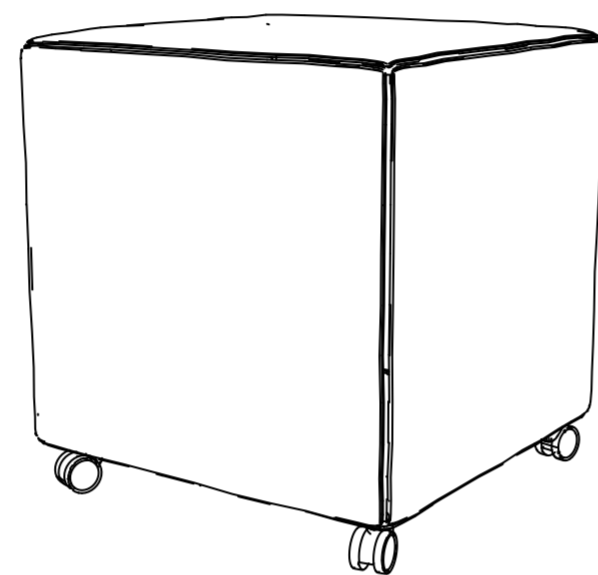

fuga

Joker Talo Puf

Joker Talo Puf

40 cm
/ 15.9 inch

40 cm
/ 15.7 inch

40 cm
/ 15.6 inch

Joker Talo Puf

40 cm
/ 15.6 inch

40 cm
/ 15.7 inch

40 cm
/ 15.6 inch

Joker Talo Puf

40 cm
/ 15.7 inch

40 cm
/ 15.7 inch

40 cm
/ 15.6 inch

Joker Talo Puf

40 cm
/ 15.9 inch