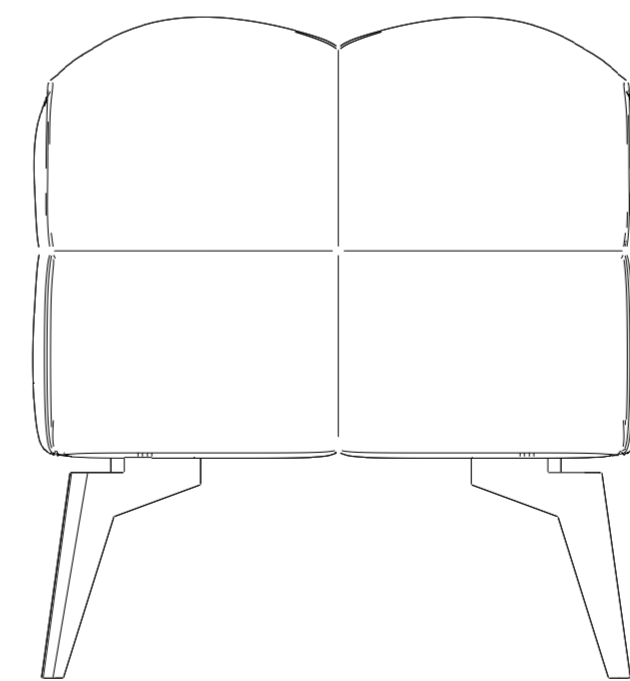

fuga

Mest Bank

Mest Bank

45 cm
/ 17.7 inch

130 cm / 51.1 inch

40 cm
/ 16.1 inch

Mest Bank

45 cm
/ 17.7 inch