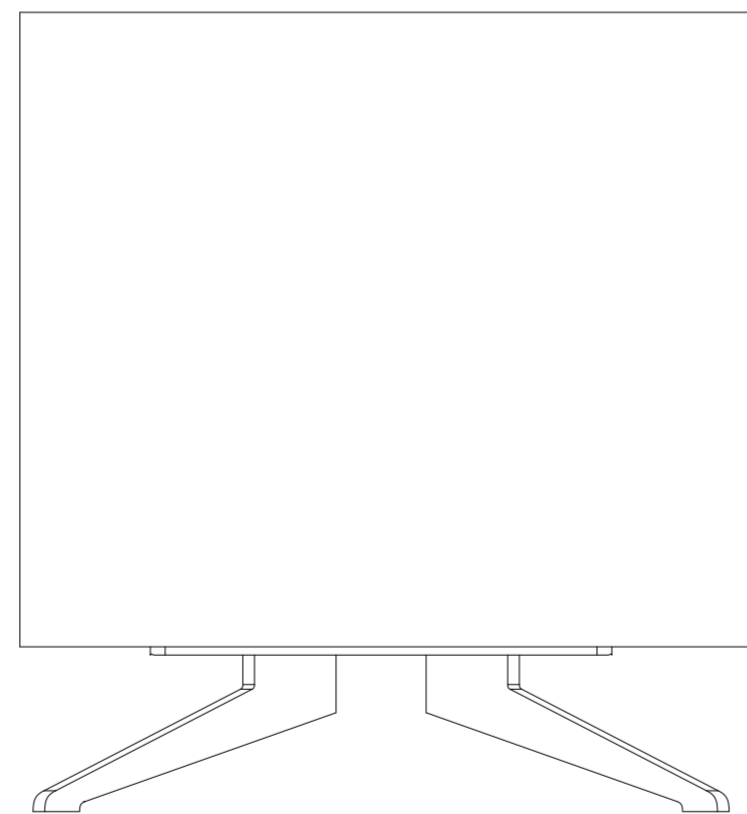

# Norm Komodin

54 cm / 21.1 inch

45 cm / 17.7 inch

49 cm / 19.1 inch

# Norm Komodin

64 cm / 25.0 inch

45 cm / 17.7 inch

49 cm / 19.1 inch

fuga