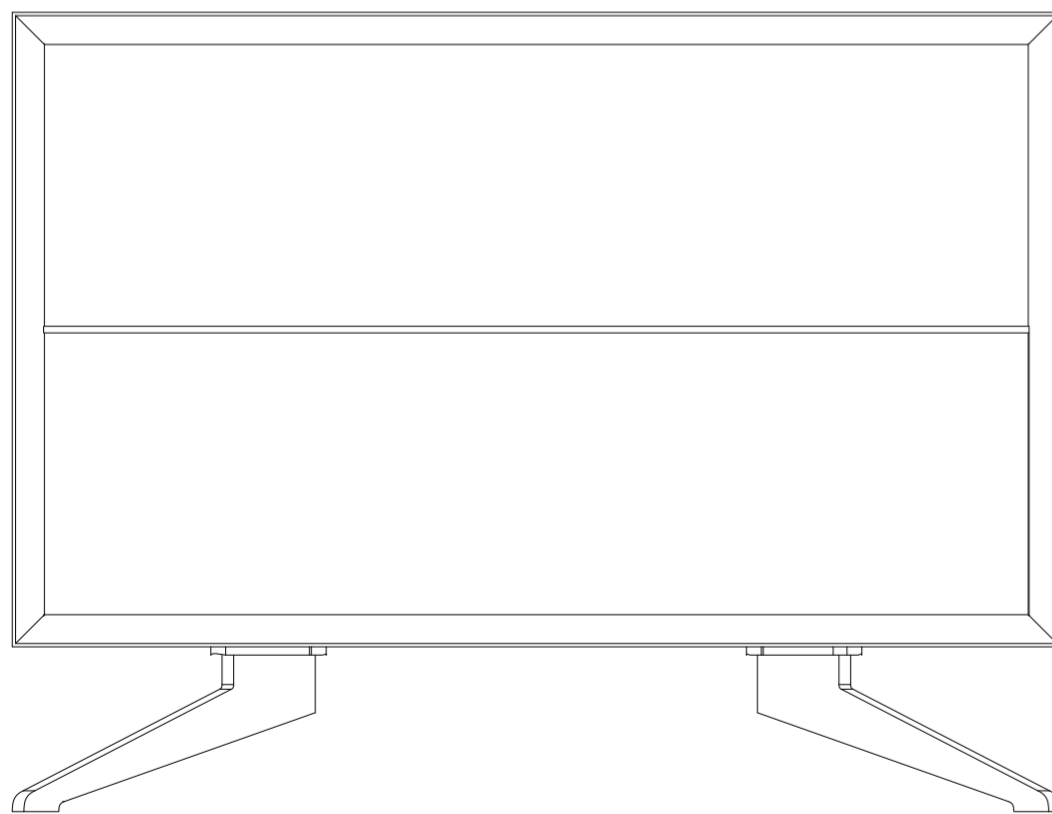

# Norm Komodin

54 cm / 21.1 inch

45 cm / 17.7 inch

49 cm / 19.1 inch

# Norm Komodin

64 cm / 25.0 inch

45 cm / 17.7 inch

49 cm / 19.1 inch

fuga