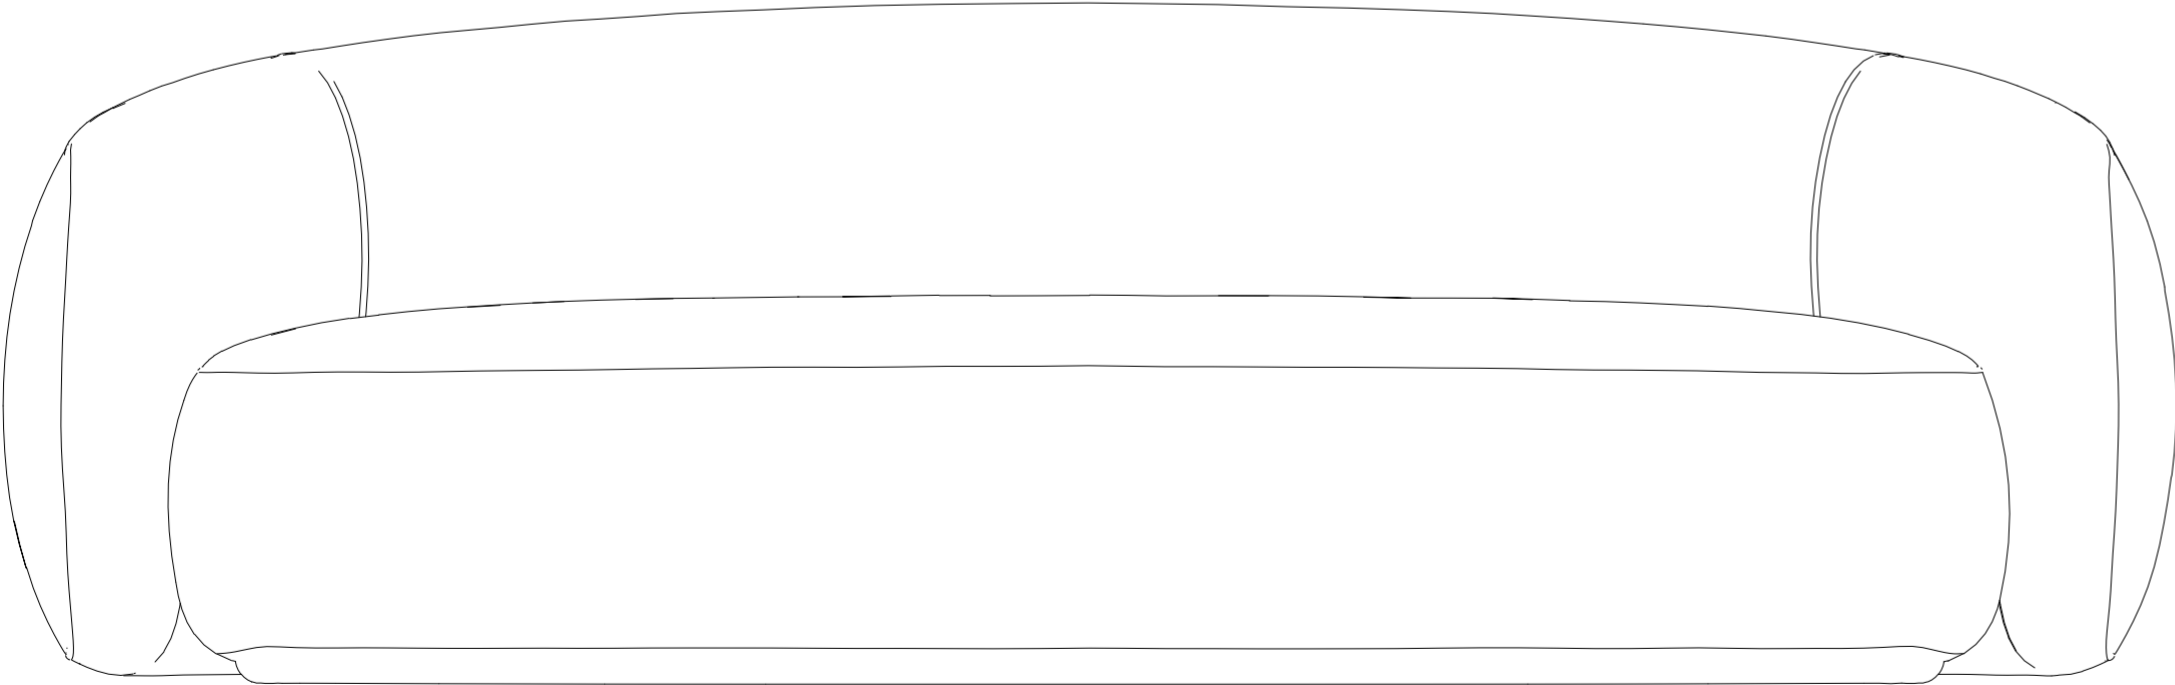

# Pax Kanepe

227 cm / 89.4 inch

101 cm / 39.7 inch

79 cm / 31.1 inch

# Pax Kanepe

252 cm / 99.2 inch

101 cm / 39.7 inch

79 cm / 31.0 inch

fuga