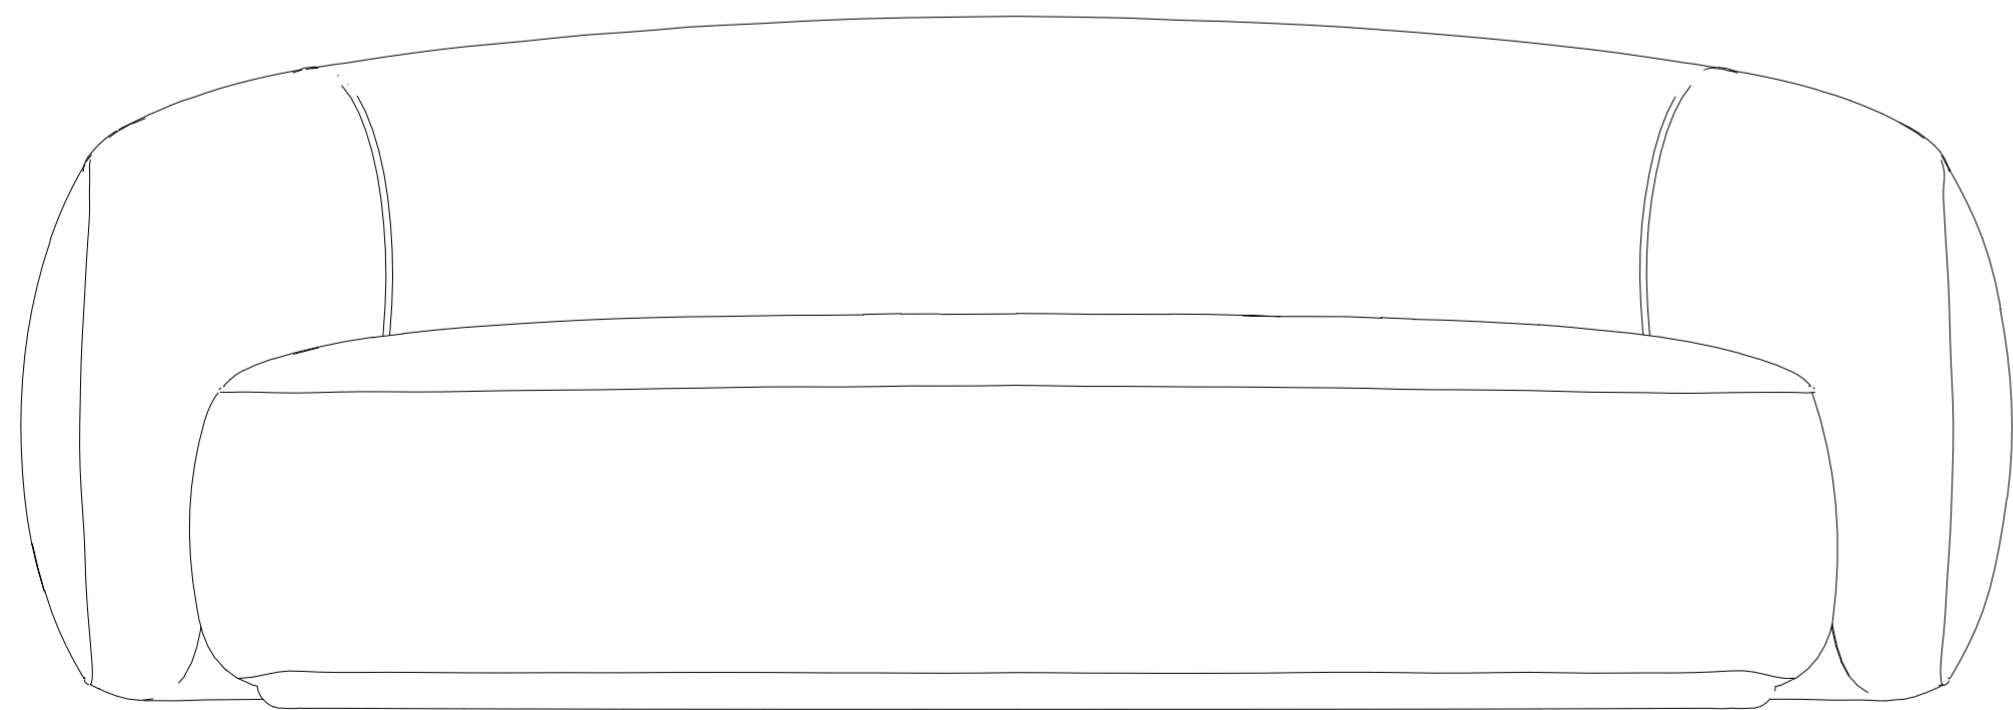

# Pax Kanepe

94 cm / 36.9 inch

90 cm / 35.3 inch

79 cm / 31.1 inch

# Pax Kanepe

79 cm / 31.0 inch

201 cm / 79.1 inch

101 cm / 39.7 inch

# Pax Kanepe

227 cm / 89.4 inch

101 cm / 39.7 inch

79 cm / 31.1 inch

# Pax Kanepe

252 cm / 99.2 inch

101 cm / 39.7 inch

79 cm / 31.0 inch

fuga