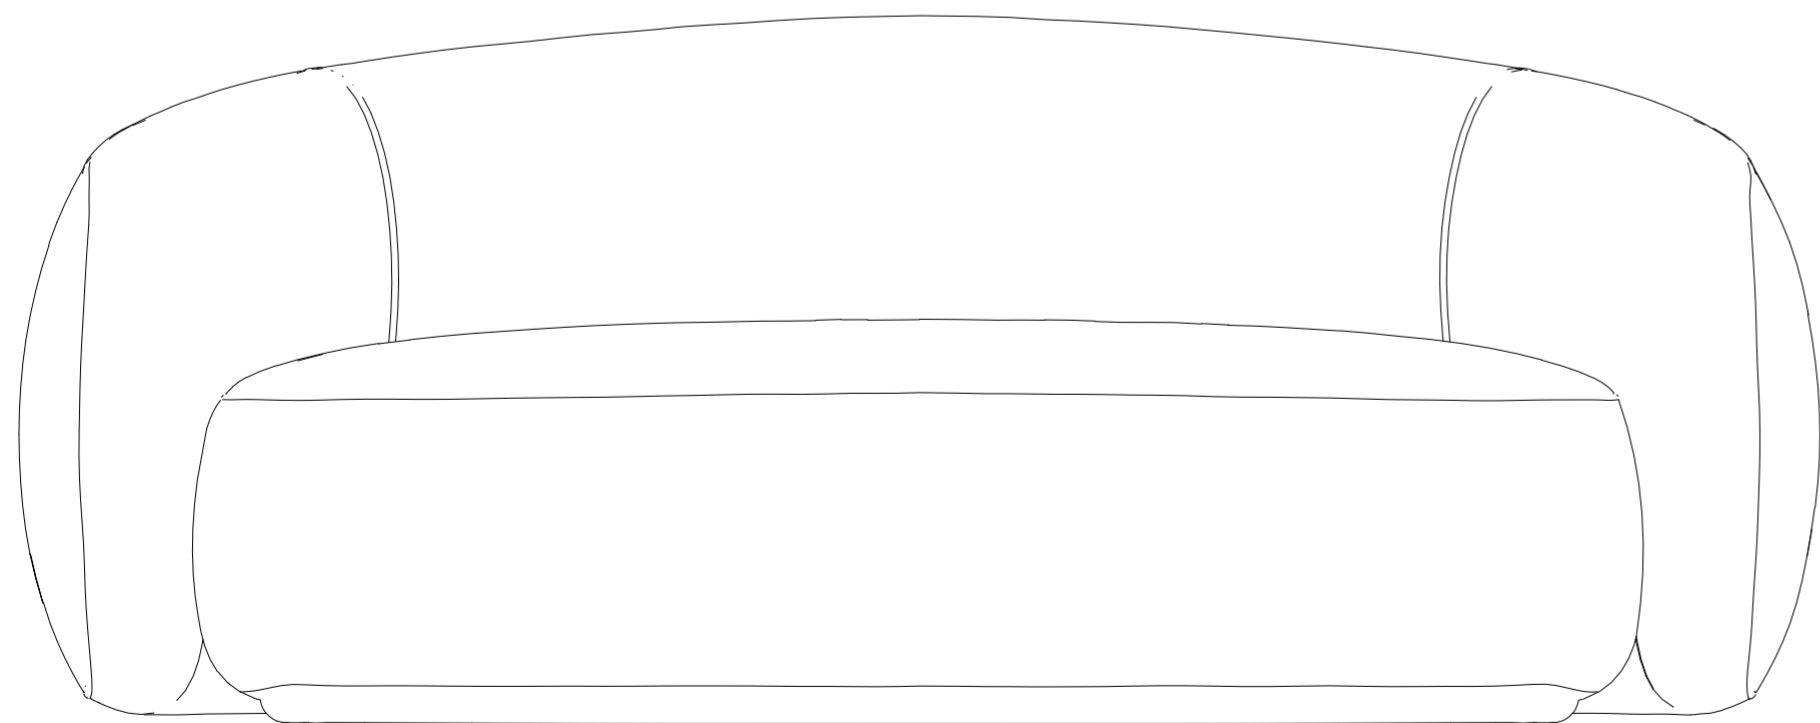

# Pax Kanepe

94 cm / 36.9 inch

90 cm / 35.3 inch

79 cm / 31.1 inch

# Pax Kanepe

79 cm / 31.0 inch

201 cm / 79.1 inch

101 cm / 39.7 inch

# Pax Kanepe

227 cm / 89.4 inch

101 cm / 39.7 inch

79 cm / 31.1 inch

# Pax Kanepe

252 cm / 99.2 inch

101 cm / 39.7 inch

79 cm / 31.0 inch

fuga