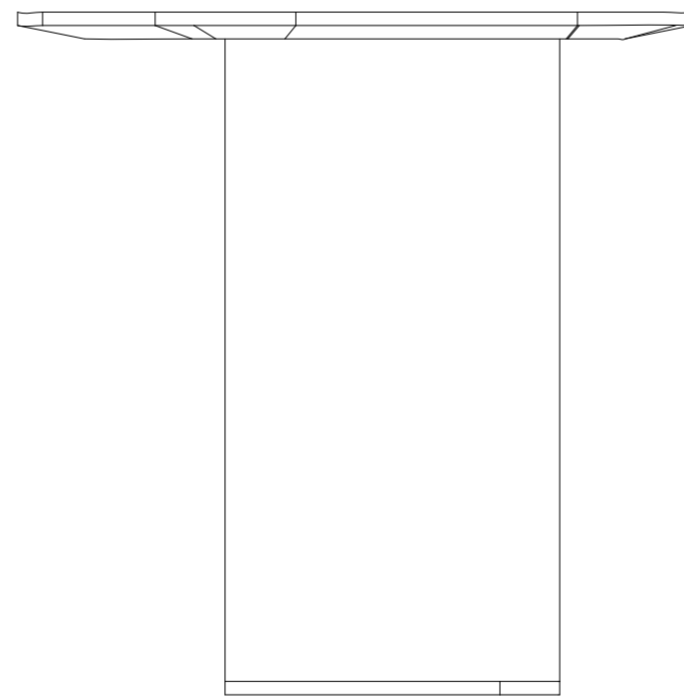

fuga

Moria Yan Sehpa

Moria Yan Sehpa

51 cm
/ 20.1 inch

73 cm / 28.7 inch

50 cm
/ 19.8 inch

fuga

Fuga Mobilya Genel Merkez