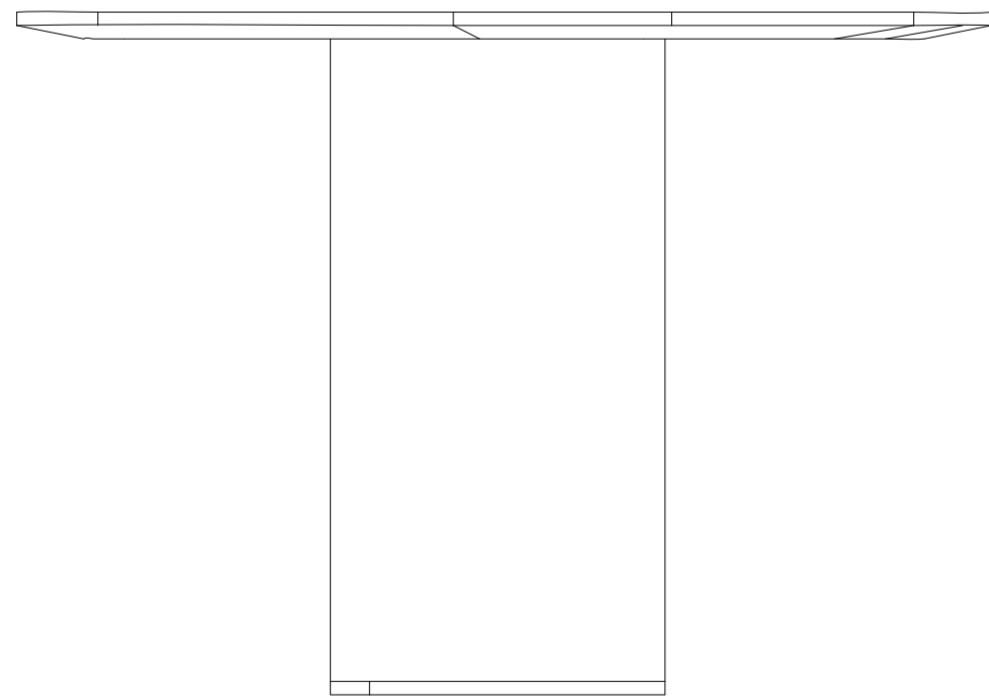

fuga

Moria Yan Sehpa

Moria Yan Sehpa

51 cm
/ 20.1 inch

73 cm / 28.7 inch

50 cm
/ 19.8 inch

fuga

Fuga Mobilya Genel Merkez