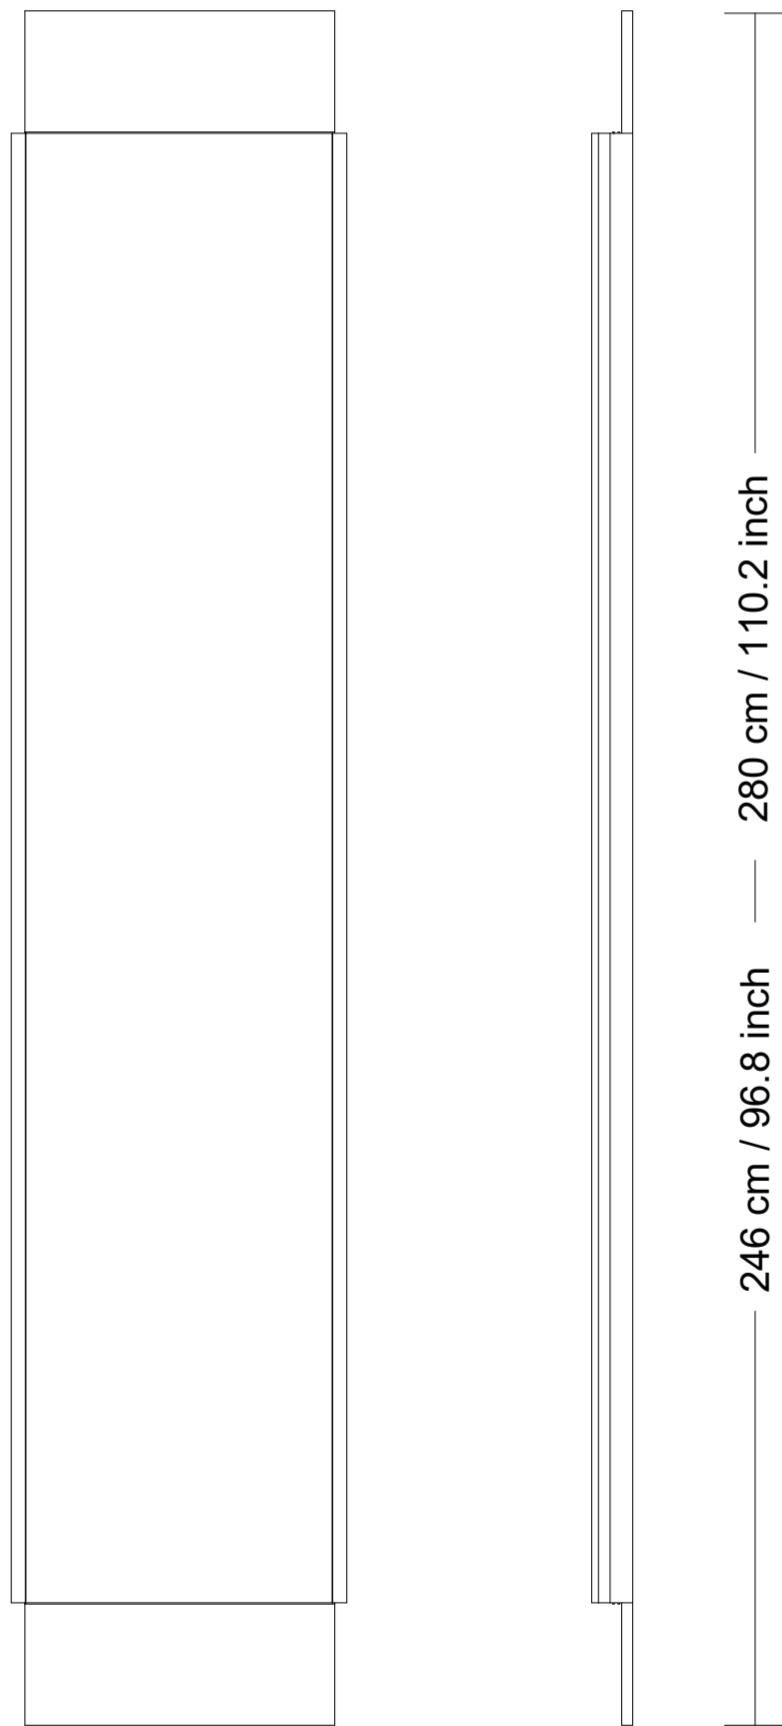

fuga

Voyd Pano

Voyd Pano

55 cm / 21.6 inch 7 cm / 2.6 inch

246 cm / 96.8 inch 280 cm / 110.2 inch

Voyd Pano

55 cm / 21.6 inch 7 cm / 2.6 inch

Voyd Pano

246 cm / 96.8 inch — 280 cm / 110.2 inch

114 cm / 45.0 inch

7 cm / 2.6 inch

Voyd Pano

174 cm / 68.4 inch

7 cm / 2.7 inch

246 cm / 96.8 inch — 280 cm / 110.2 inch

Voyd Pano

246 cm / 96.8 inch — 280 cm / 110.2 inch

233 cm / 91.9 inch

7 cm / 2.6 inch

Voyd Pano

293 cm / 115.3 inch

7 cm / 2.6 inch

246 cm / 96.8 inch

280 cm / 110.2 inch