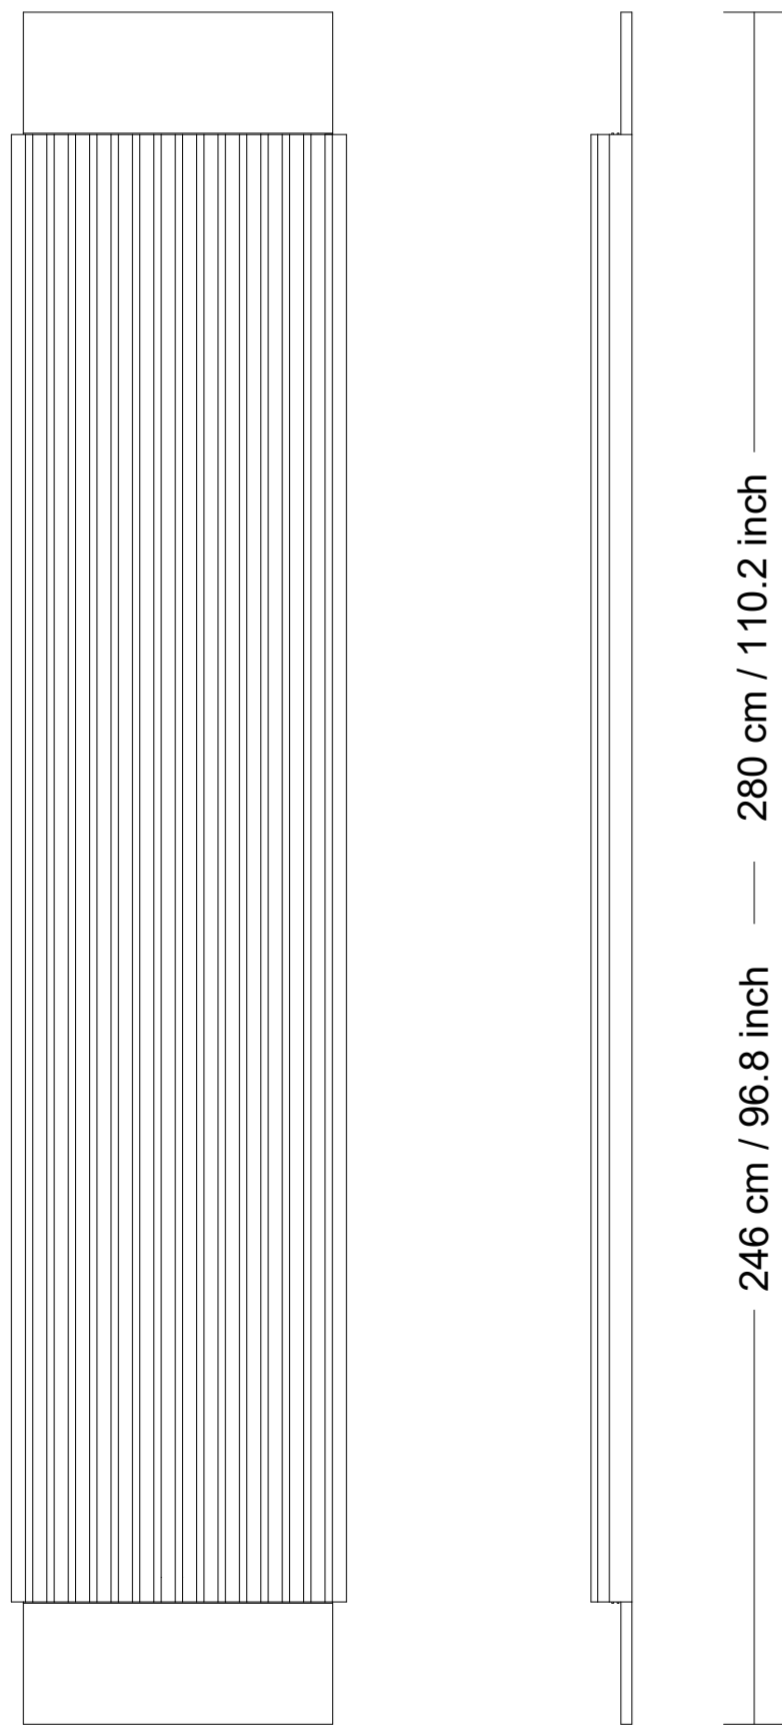

fuga

Voyd Pano

Voyd Pano

55 cm / 21.6 inch 7 cm / 2.6 inch

246 cm / 96.8 inch 280 cm / 110.2 inch

Voyd Pano

55 cm / 21.6 inch 7 cm / 2.6 inch

Voyd Pano

246 cm / 96.8 inch — 280 cm / 110.2 inch

114 cm / 45.0 inch

7 cm / 2.6 inch

Voyd Pano

174 cm / 68.4 inch

7 cm / 2.7 inch

246 cm / 96.8 inch — 280 cm / 110.2 inch

Voyd Pano

246 cm / 96.8 inch — 280 cm / 110.2 inch

233 cm / 91.9 inch

7 cm / 2.6 inch

Voyd Pano

293 cm / 115.3 inch

7 cm / 2.6 inch

246 cm / 96.8 inch

280 cm / 110.2 inch