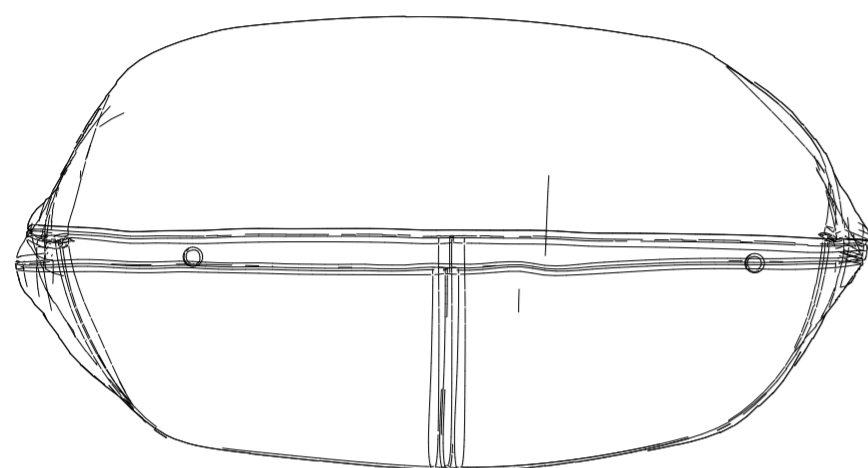

# Tomas Kirlent

44 cm / 17.4 inch

24 cm / 9.3 inch

45 cm / 17.9 inch

# Tomas Kirlent

37 cm / 14.6 inch

57 cm / 22.5 inch

24 cm / 9.3 inch

fuga