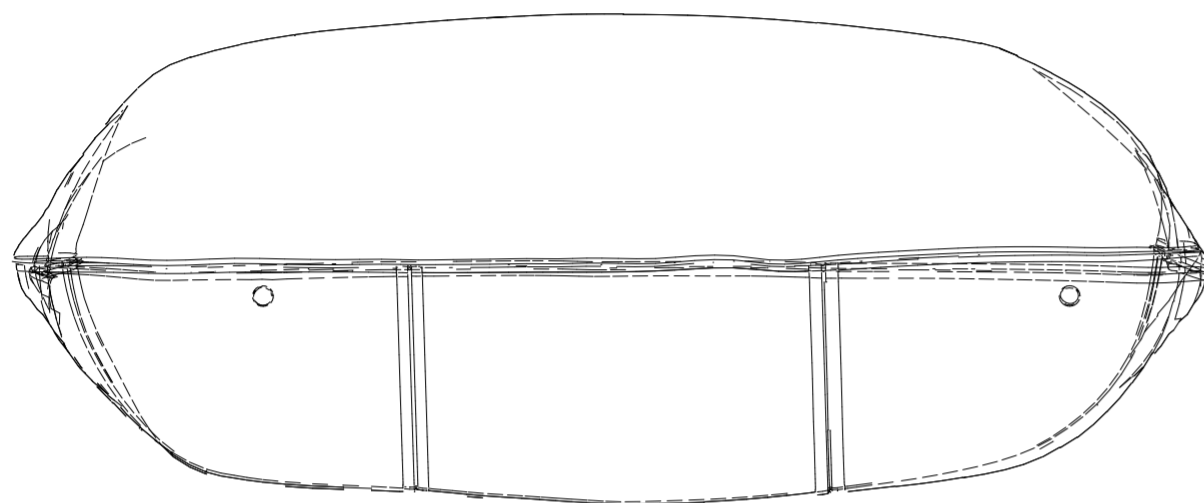

# Tomas Kirlent

44 cm / 17.4 inch

24 cm / 9.3 inch

45 cm / 17.9 inch

# Tomas Kirlent

37 cm / 14.6 inch

57 cm / 22.5 inch

24 cm / 9.3 inch

fuga