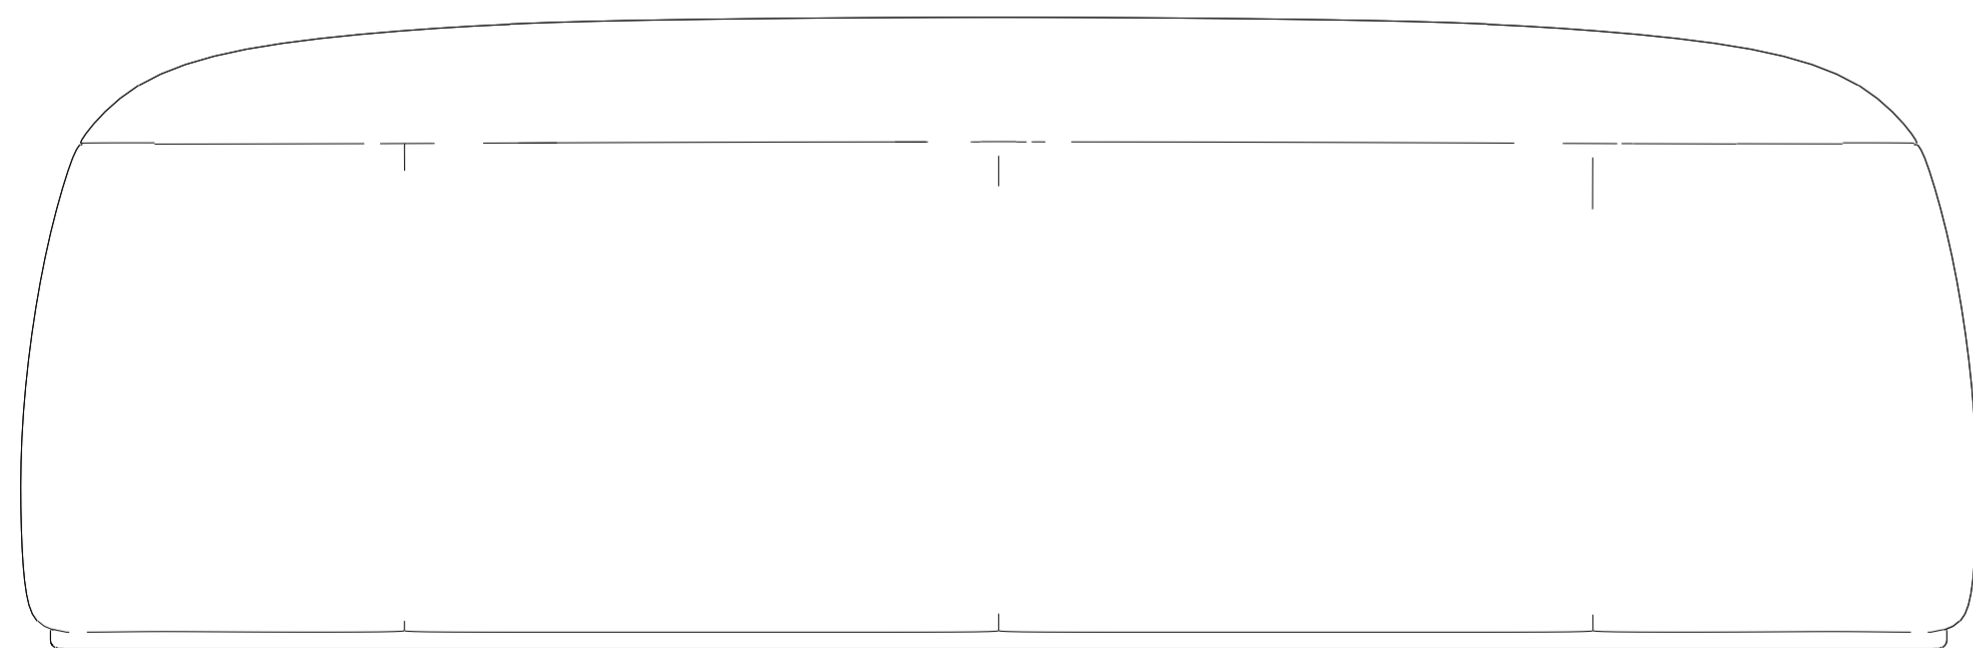

fuga

Pax Bank

Pax Bank

42 cm
/ 16.6 inch

130 cm / 51.1 inch

40 cm
/ 15.7 inch

fuga

Fuga Mobilya Genel Merkez